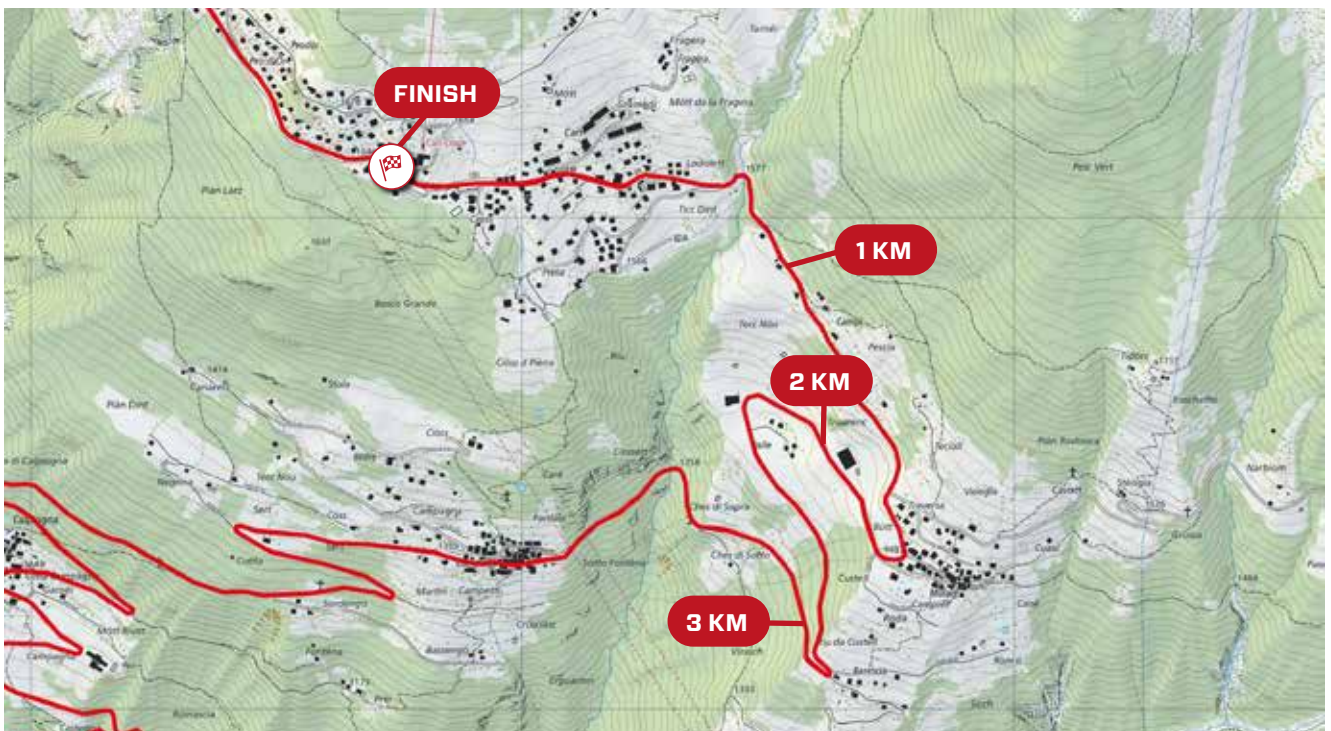

LAST 3 KILOMETERS

PRODUCED WITH **veloviewer** POWERED BY **STRAVA**