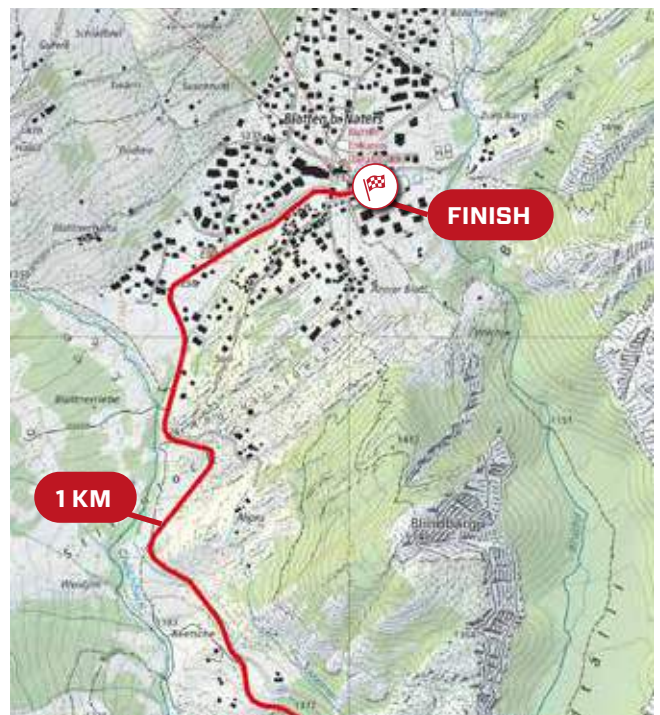

LAST 3 KILOMETERS

PRODUCED WITH **veloviewer** POWERED BY **STRAVA**