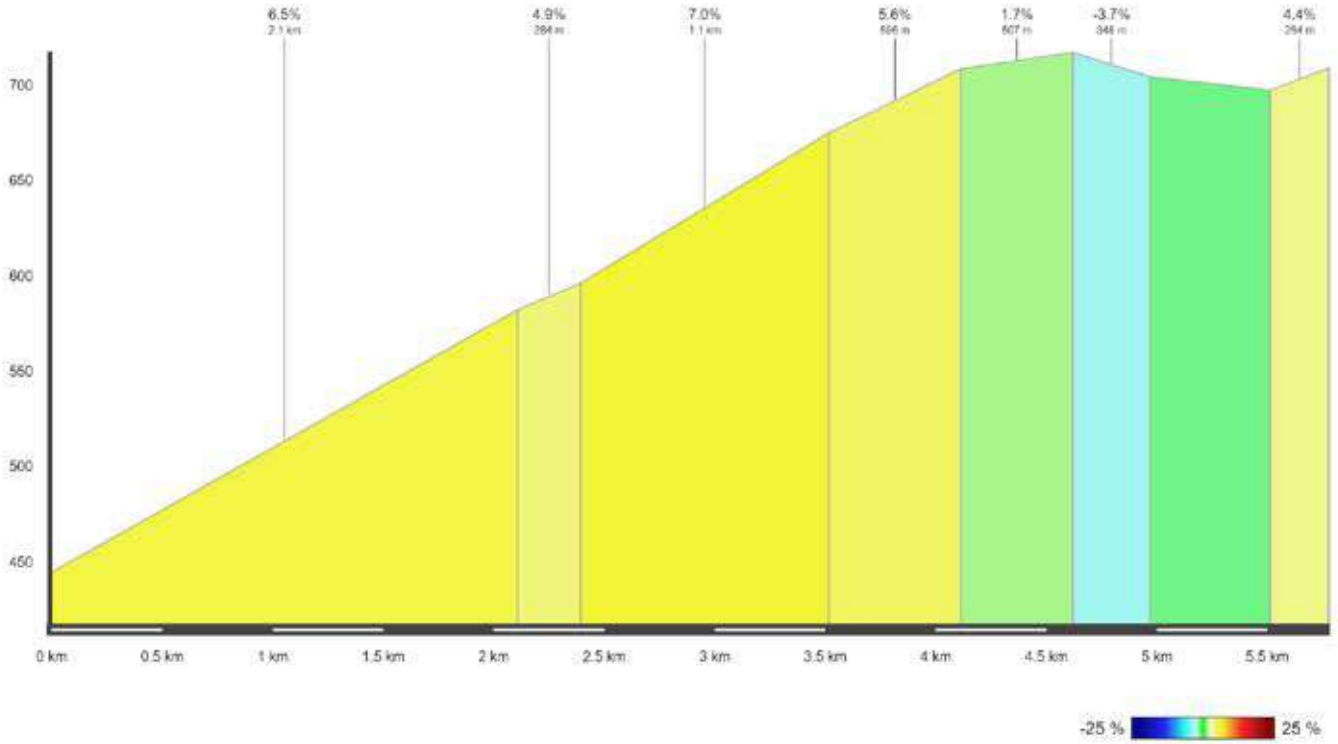

CLIMBS

PRODUCED WITH **veloviewer** POWERED BY **STRAVA**

KERENZERBERG

Length: 5.8 km   Ø Gradient in %: 4.6   Elevation gain: 284 m