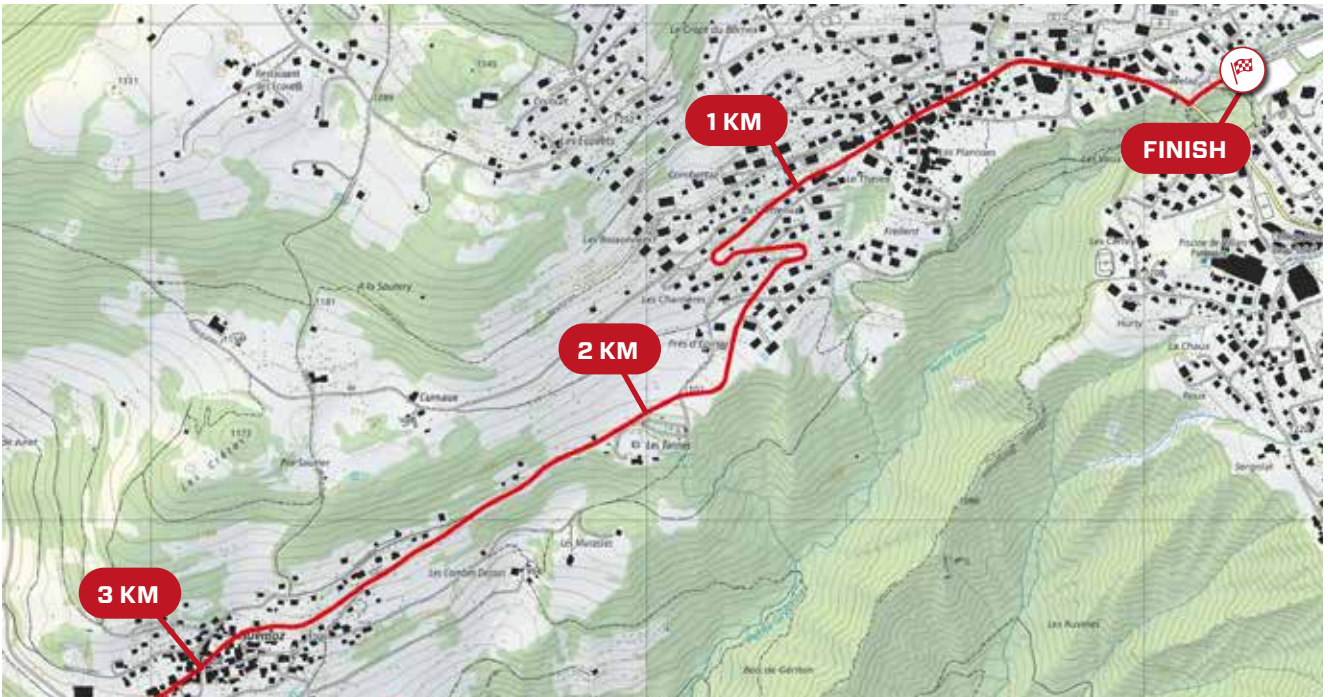

LAST 3 KILOMETERS

PRODUCED WITH **veloviewer** POWERED BY **STRAVA**