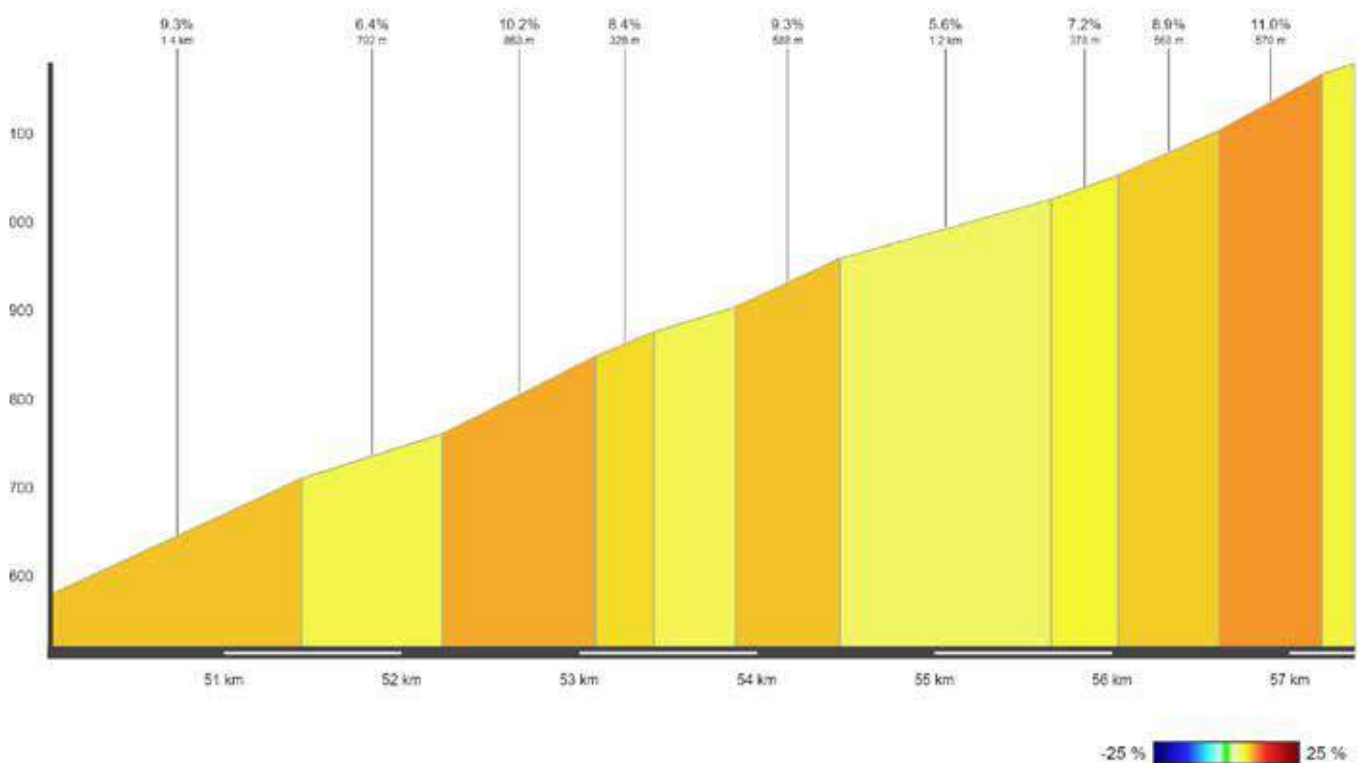

Ø Gradient in %: 8.2

Elevation gain: 599 m