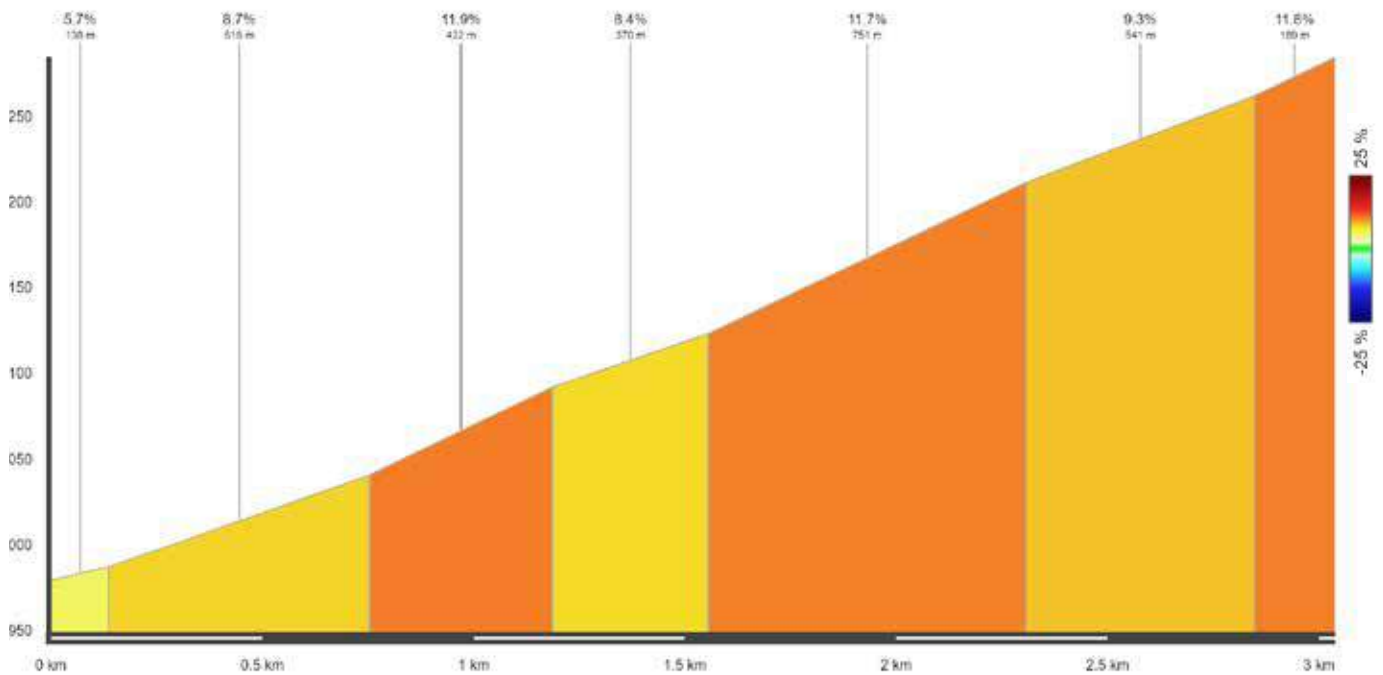

LAST 3 KILOMETERS

PRODUCED WITH **veloviewer** POWERED BY **STRAVA**