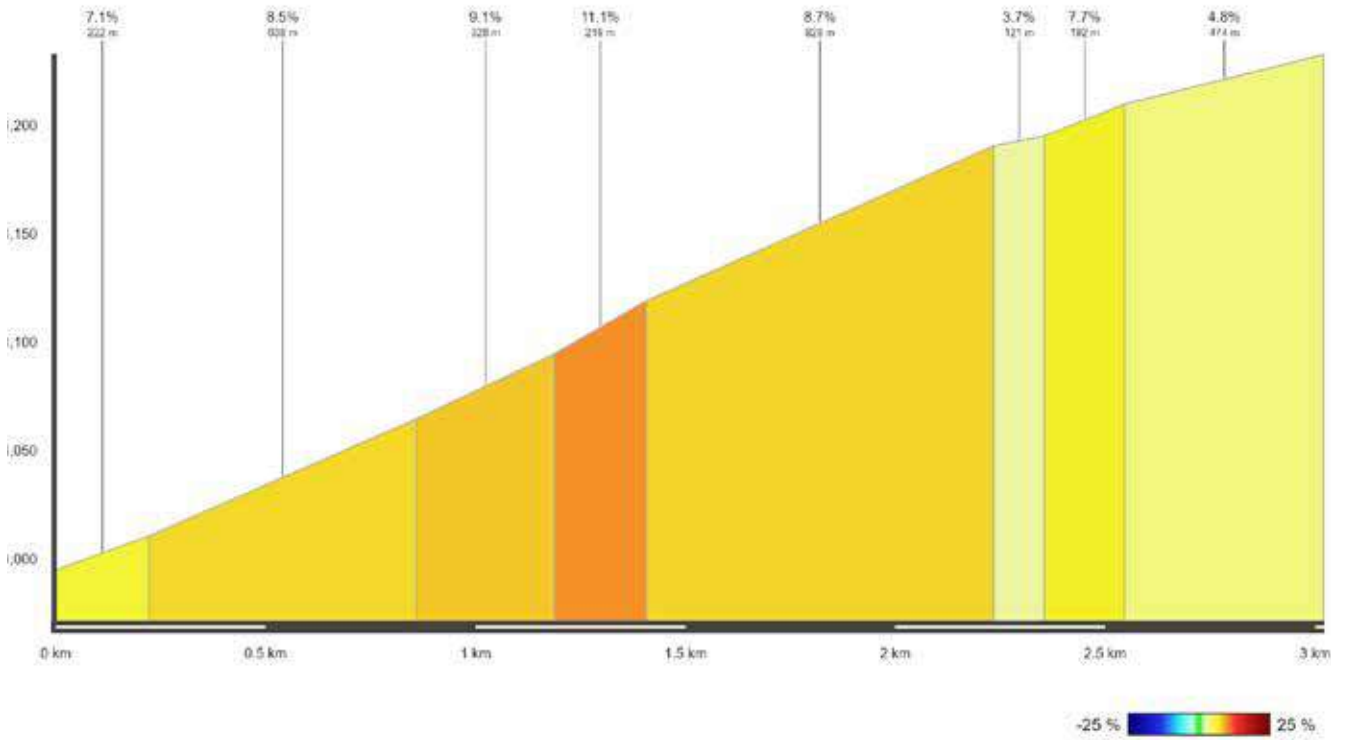

LAST 3 KILOMETERS

PRODUCED WITH **veloviewer** POWERED BY **STRAVA**