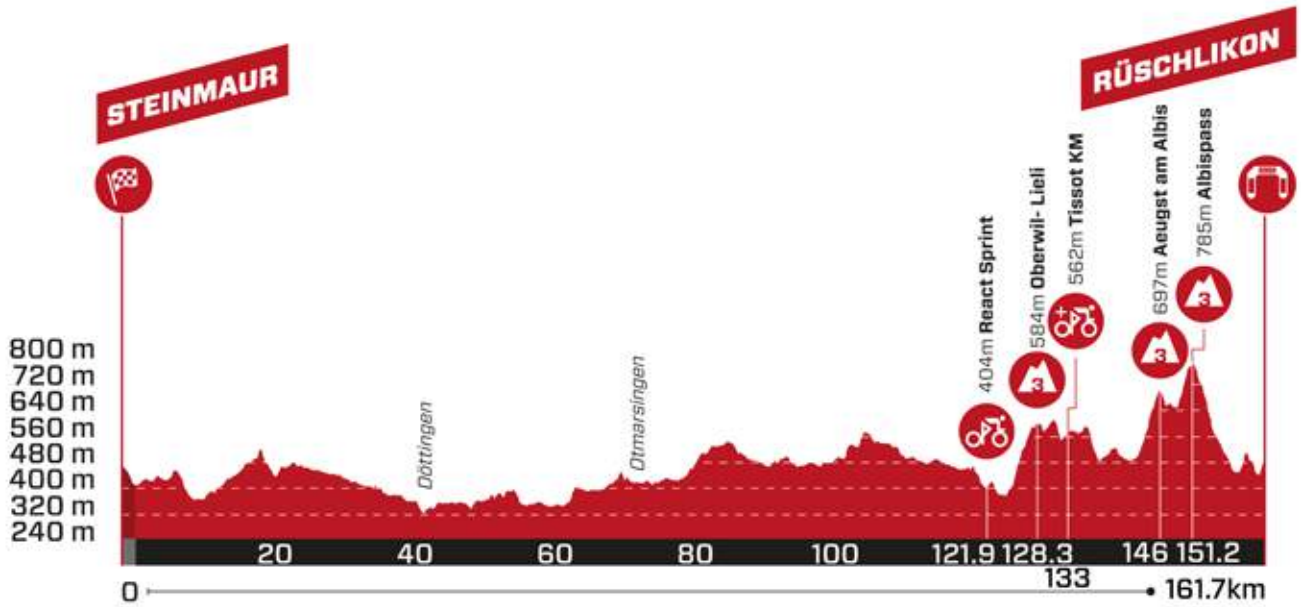

RACE SCHEDULE

Ascent	▲ 1974 m	Total time	3 h 46 min
Descent	▼ 1932 m	Average Speed	43 km/h

m ü. M.	km	km	Location	Advertising convoy	Average speed km/h			
					41	43	45	
		Neutralisation 2 km	Riedterstrasse - Wehntalerstrasse - Dielsdorferstrasse		12:10	13:10	13:10	13:10
464	0.0	161.7	Km 0 - Dielsdorferstrasse		12:14	13:14	13:14	13:14
425	1.2	160.5	Turn left Zürcherstrasse		12:15	13:15	13:15	13:15
426	1.3	160.4	Neerach		12:15	13:15	13:15	13:15
436	3.0	158.7	Stadel bei Niederglatt	Road islands 4x	12:17	13:17	13:17	13:17
395	7.3	154.4	Weiach	Road islands 3x	12:22	13:23	13:22	13:22
374	7.9	153.8	Turn left Hauptstrasse 7 / Route 7	Traffic divide, Road islands 8x	12:23	13:23	13:23	13:23
368	9.6	152.1	Roundabout left, Badenerstrasse		12:25	13:26	13:25	13:25
371	10.1	151.6	Turn left Bachserstrasse	Road islands 2x	12:26	13:26	13:26	13:25
379	10.3	151.4	Fisibach		12:26	13:27	13:26	13:26
455	15.3	146.4	Bachs		12:33	13:34	13:33	13:32
467	19.0	142.7	Steinmaur	Road islands 2x	12:38	13:39	13:38	13:37
467	19.1	142.6	Turn right, Hauptstrasse		12:38	13:39	13:38	13:37
464	19.3	142.4	Passage Start		12:38	13:40	13:38	13:37
446	19.7	142.0	Niedersteinmaur	Road islands 3x	12:39	13:40	13:39	13:38
468	20.9	140.8	Turn right, Wehntalerstr.	Road islands 2x, Traffic divide 2x	12:41	13:42	13:41	13:39
468	23.5	138.2	Schöfflisdorf	Road islands 4x	12:44	13:46	13:44	13:43
455	26.2	135.5	Niederweningen		12:48	13:50	13:48	13:46
455	26.3	135.4	Roundabout straight, Wehntalerstrasse	Road islands 7x	12:48	13:50	13:48	13:46
444	28.0	133.7	Roundabout straight, Surbtalstrasse	Road island	12:50	13:52	13:50	13:49
434	29.7	132.0	Roundabout straight, Surbtalstrasse		12:53	13:55	13:53	13:51
434	29.8	131.9	Roundabout straight, Surbtalstrasse		12:53	13:55	13:53	13:51
421	31.6	130.1	Lengnau	Road islands 2x	12:55	13:57	13:55	13:53