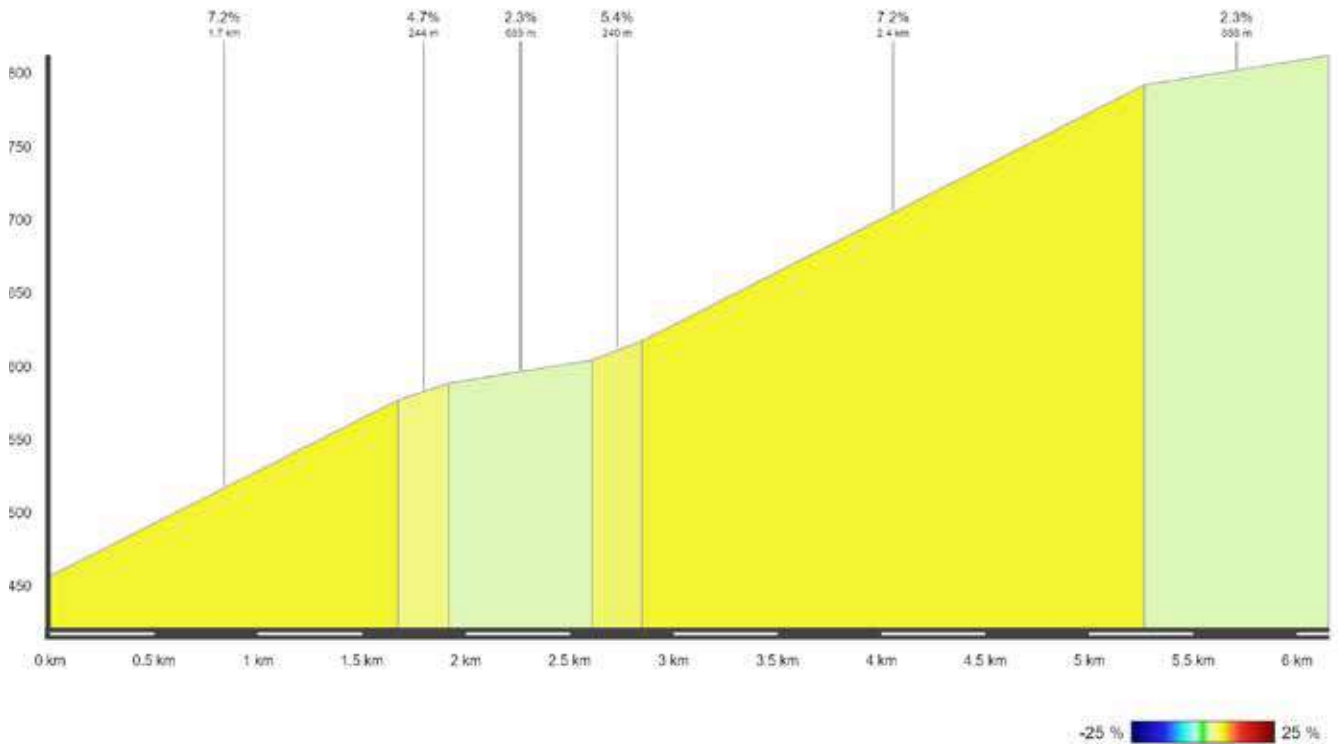

RICKEN

Length: 6.1 km   Ø Gradient in %: 5.8   Elevation gain: 357 m