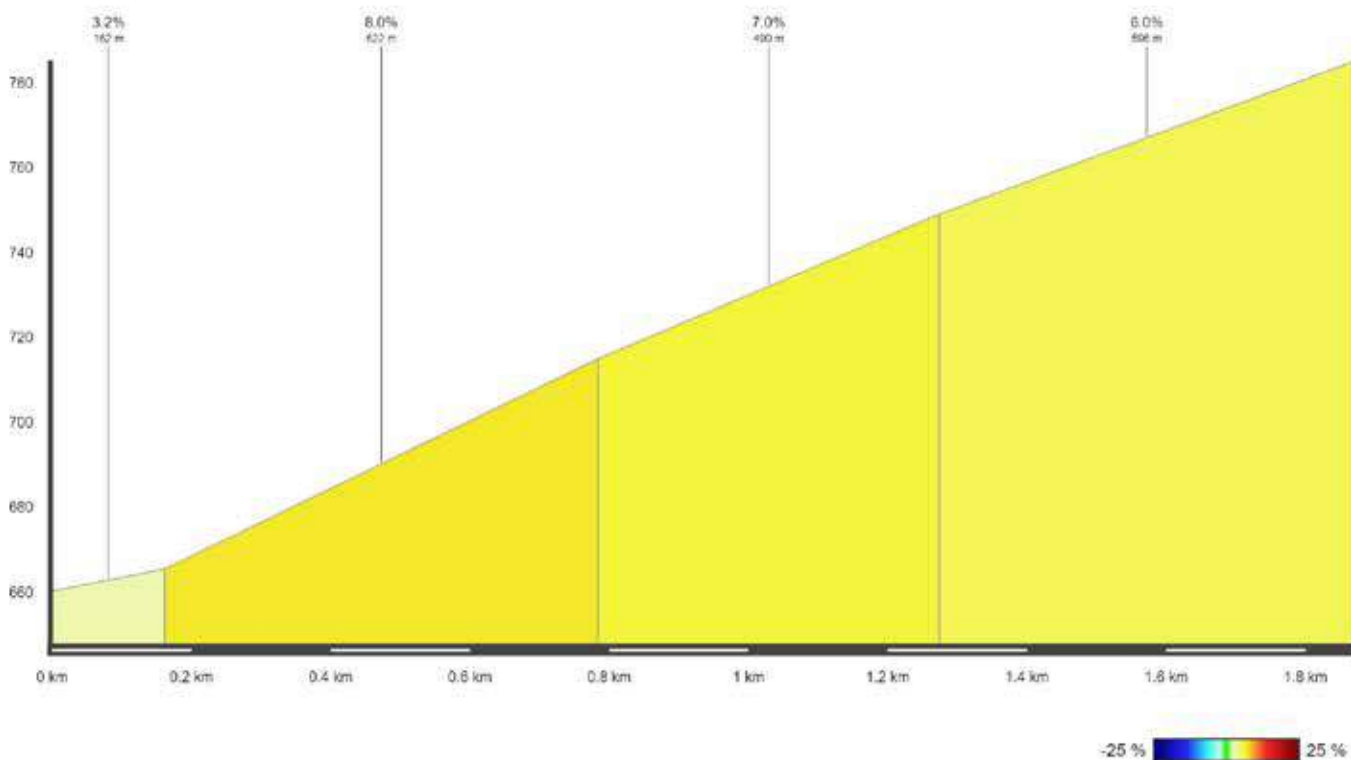

# ALBISPASS

Length: 1.8 km    Ø Gradient in %: 6.8    Elevation gain: 124 m