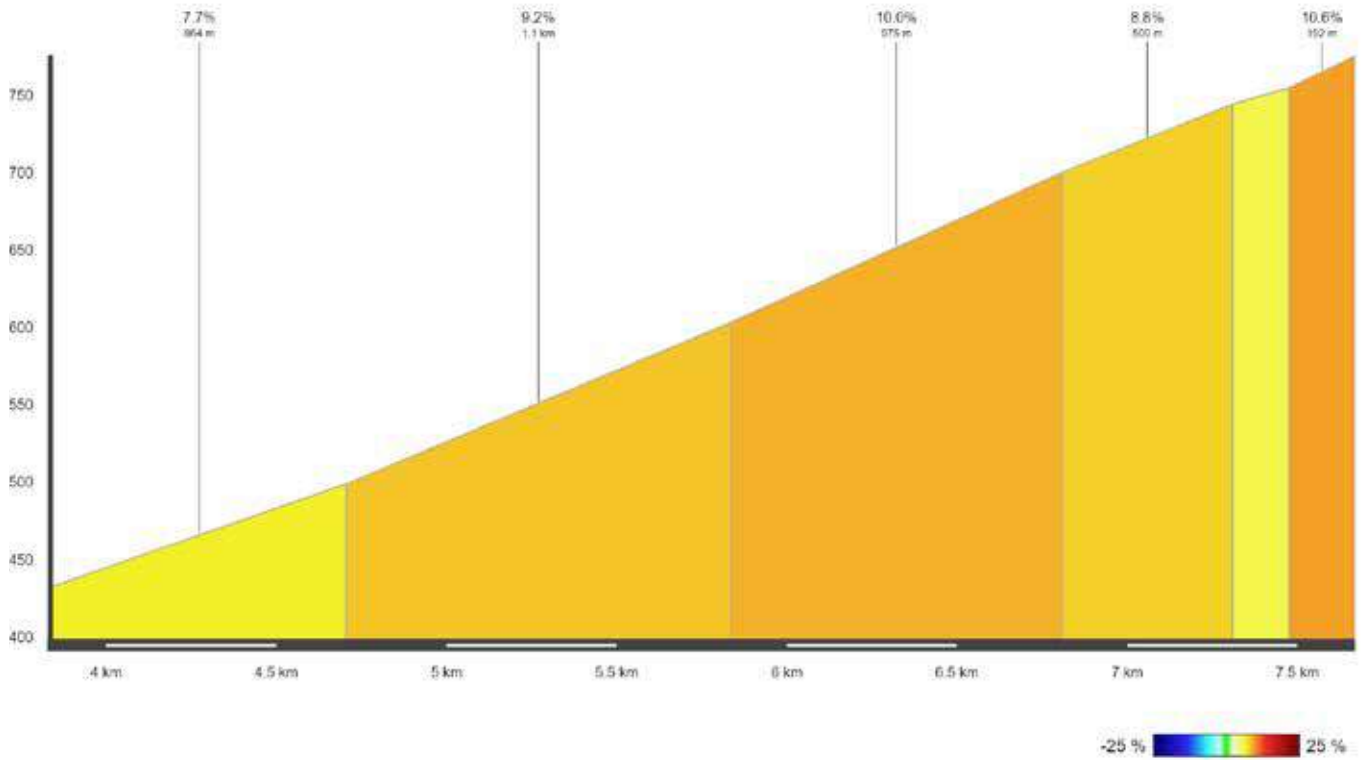

CLIMBS

PRODUCED WITH **veloviewer** POWERED BY **STRAVA**

Col de la Croix

Length: 3.8 km

Ø Gradient in %: 8.9

Elevation gain: 343 m