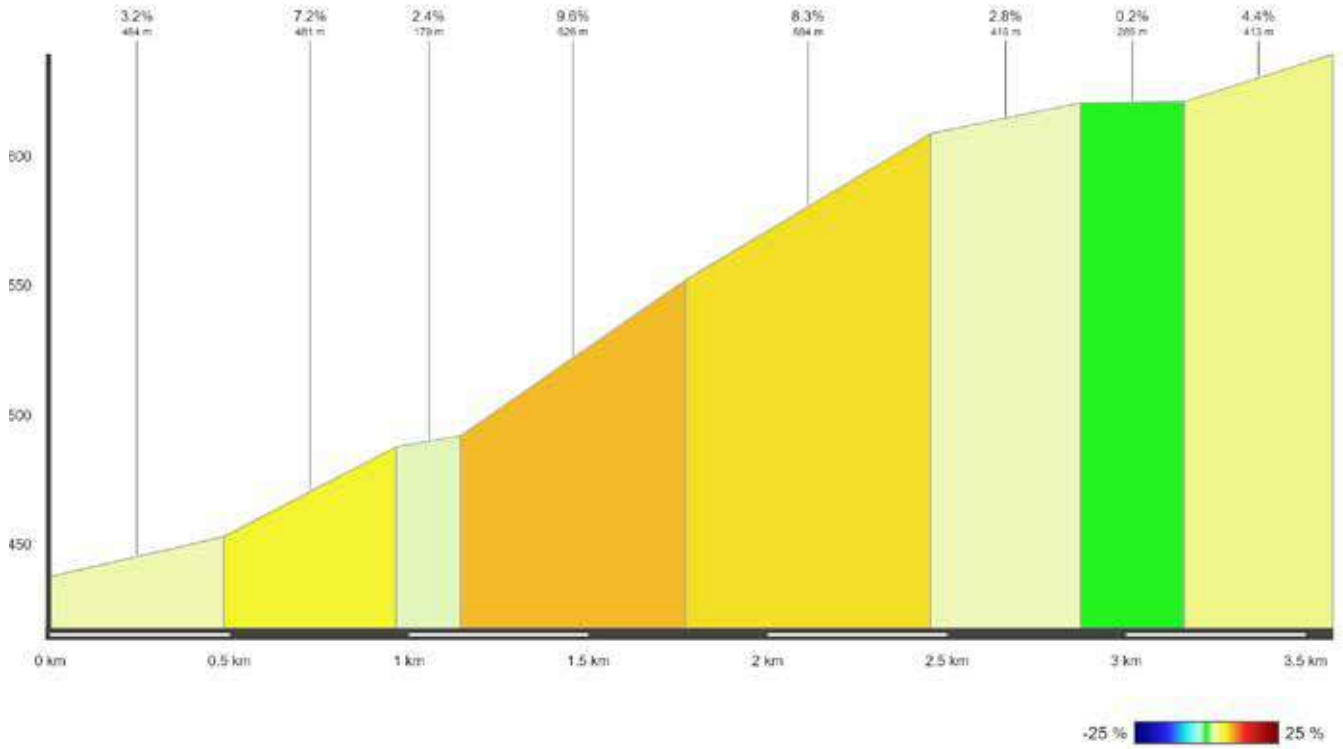

REGENSBURG

Length: 3.5km

Ø Gradient in %: 5.7

Elevation gain: 203 m