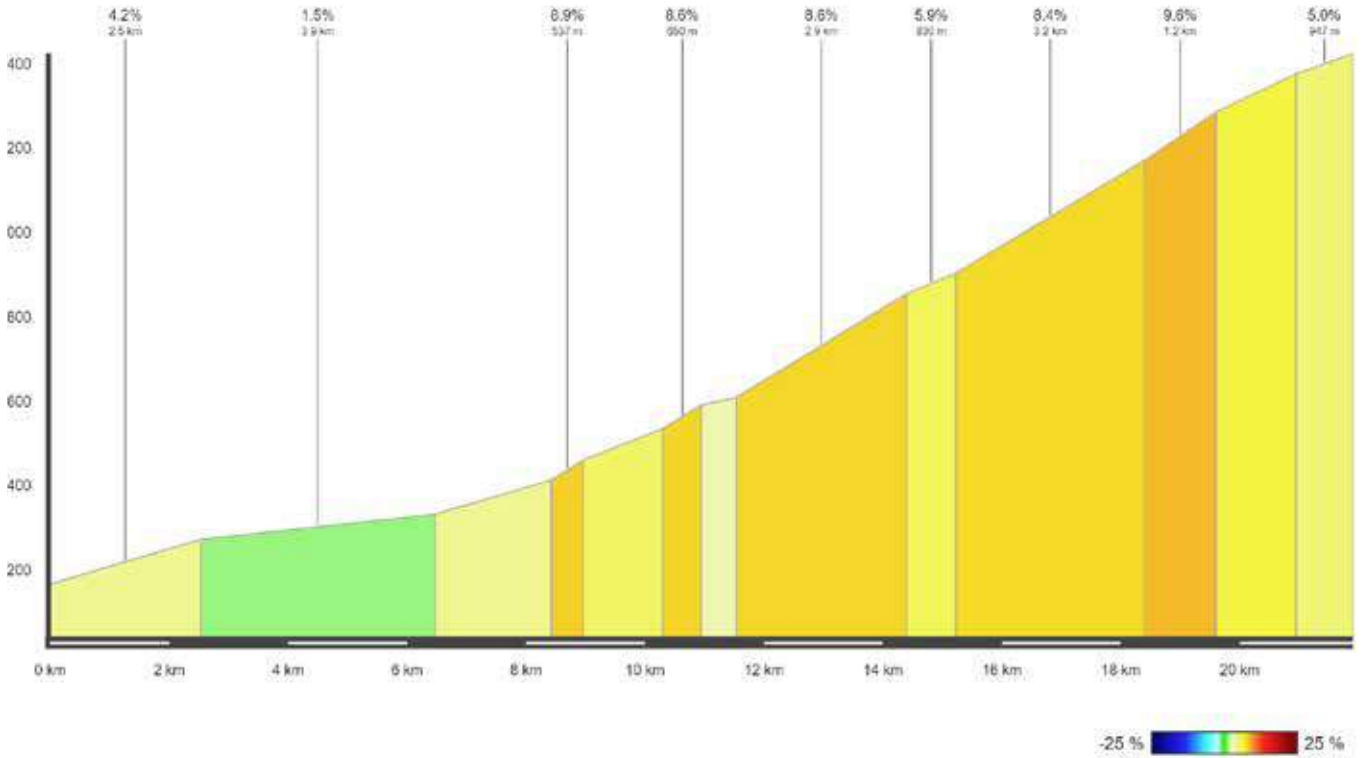

CLIMBS

PRODUCED WITH **veloviewer** POWERED BY **STRAVA**

NUFENENPASS

Length: 21.9 km   Ø Gradient in %: 5.7   Elevation gain: 1257 m