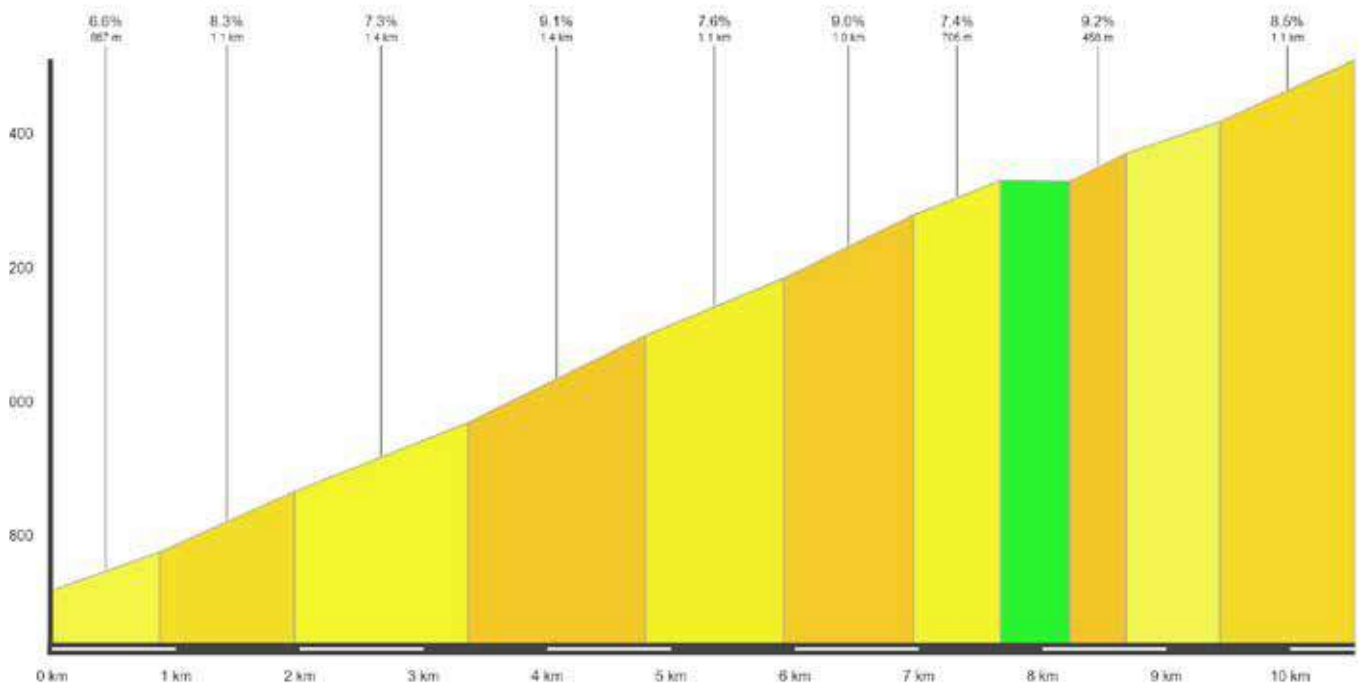

CARI

Length: 10.5 km   Ø Gradient in %: 0.8   Elevation gain: 795 m