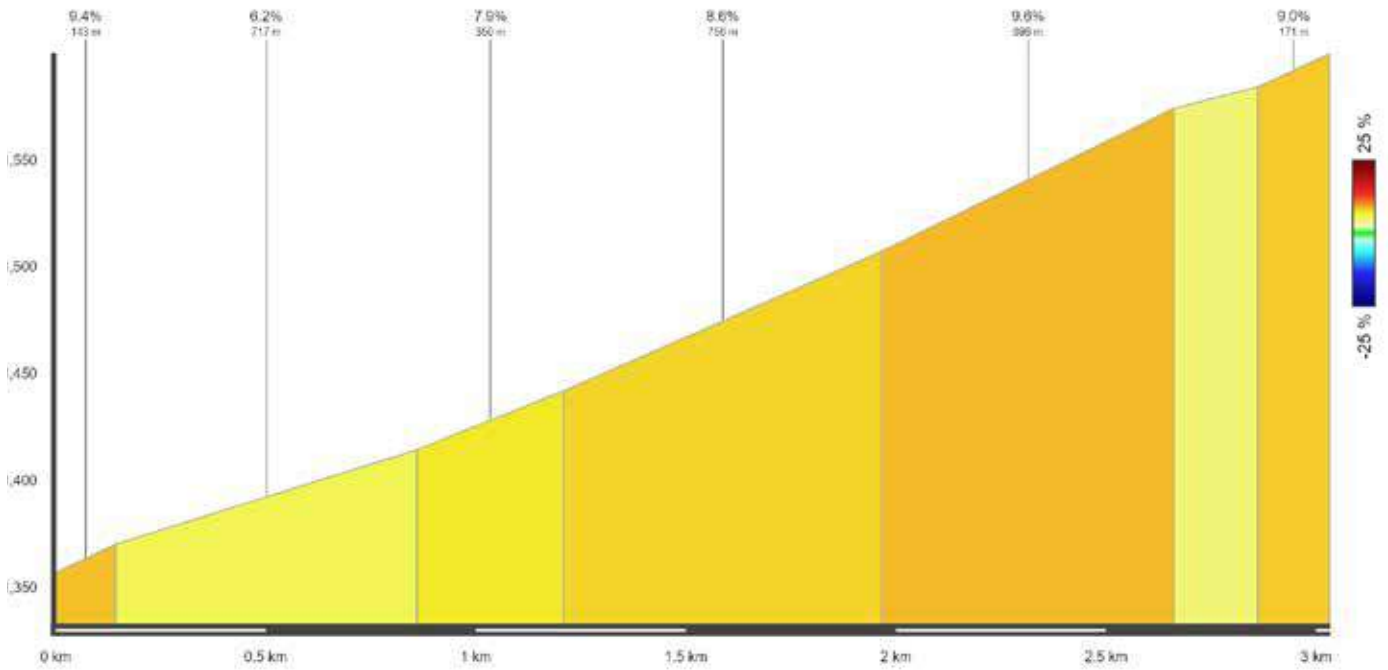

LAST 3 KILOMETERS

PRODUCED WITH **veloviewer** POWERED BY **STRAVA**