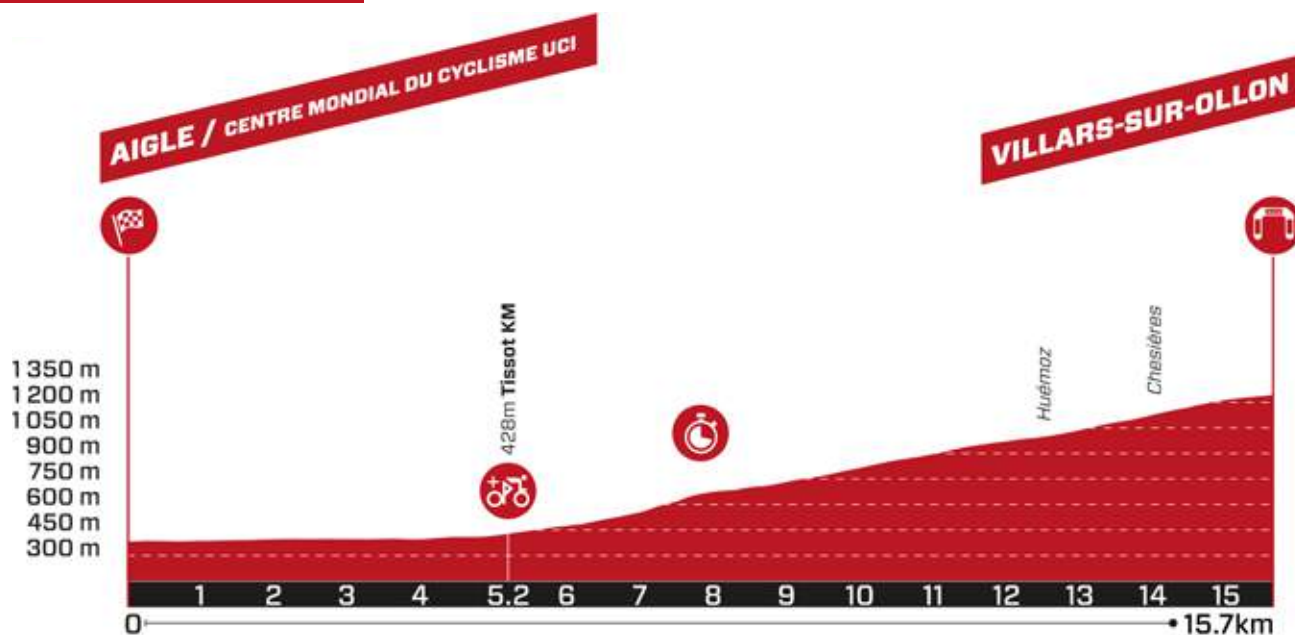

RACE SCHEDULE

Ascent	▲ 865 m	Total time	39 min 15 sec
Descent	▼ 17 m	Average Speed	24 km/h

m ü. M.	km	km	Location	Advertising convoy	1st start	last start		
383	0.0	15.7	Allée Ferdi Kübler, Centre Mondial du Cyclisme	12:15	13:38	16:21		
386	0.2	15.5	Turn right, Route Industrielle	12:20	13:38	16:21		
384	0.5	15.2	Roundabout straight, Route Industrielle	12:25	13:39	16:22		
384	0.8	14.9	Roundabout left, Route d'Evian	12:30	13:39	16:22		
396	2.0	13.7	Turn right, Route de Transit	12:40	13:40	16:23		
410	4.8	10.9	Roundabout left, Route d'Aigle	12:55	13:43	16:26		
	425	5.2	Route d'Aigle	Intermediate Time / Tissot Kilometre	12:55	13:43	16:26	
	445	5.5	Ollon	13:00	13:45	16:28		
	996	12.5	3.2	Huémoz	Intermediate Time	13:15	14:07	16:50
	1120	14.0	1.7	Chesières	13:20	14:12	16:55	
	1236	15.5	0.2	Turn left, Rte du Roc	Deviation right	13:25	14:16	16:59
	1249	15.7	0.0	Finish	13:30	14:17	17:00