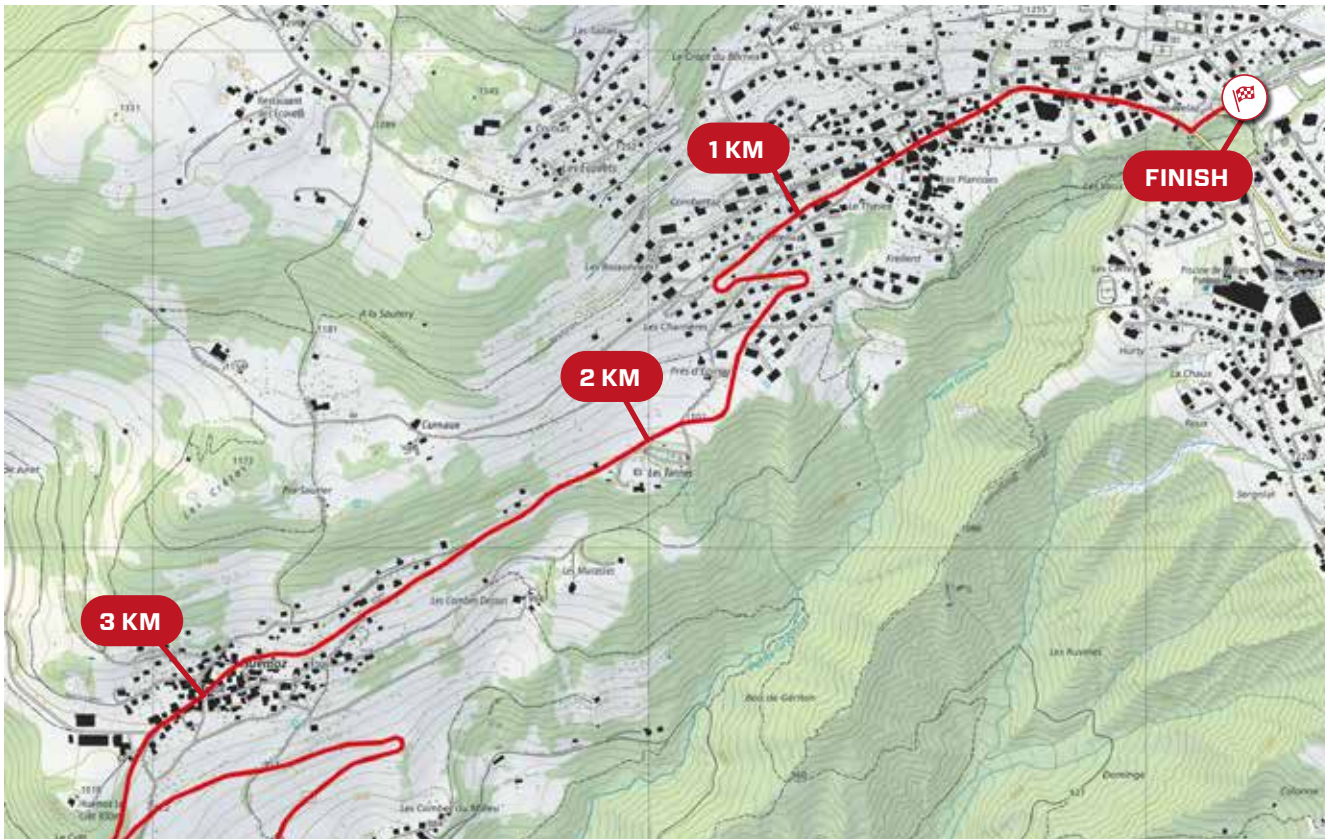

LAST 3 KILOMETERS

PRODUCED WITH **veloviewer** POWERED BY **STRAVA**