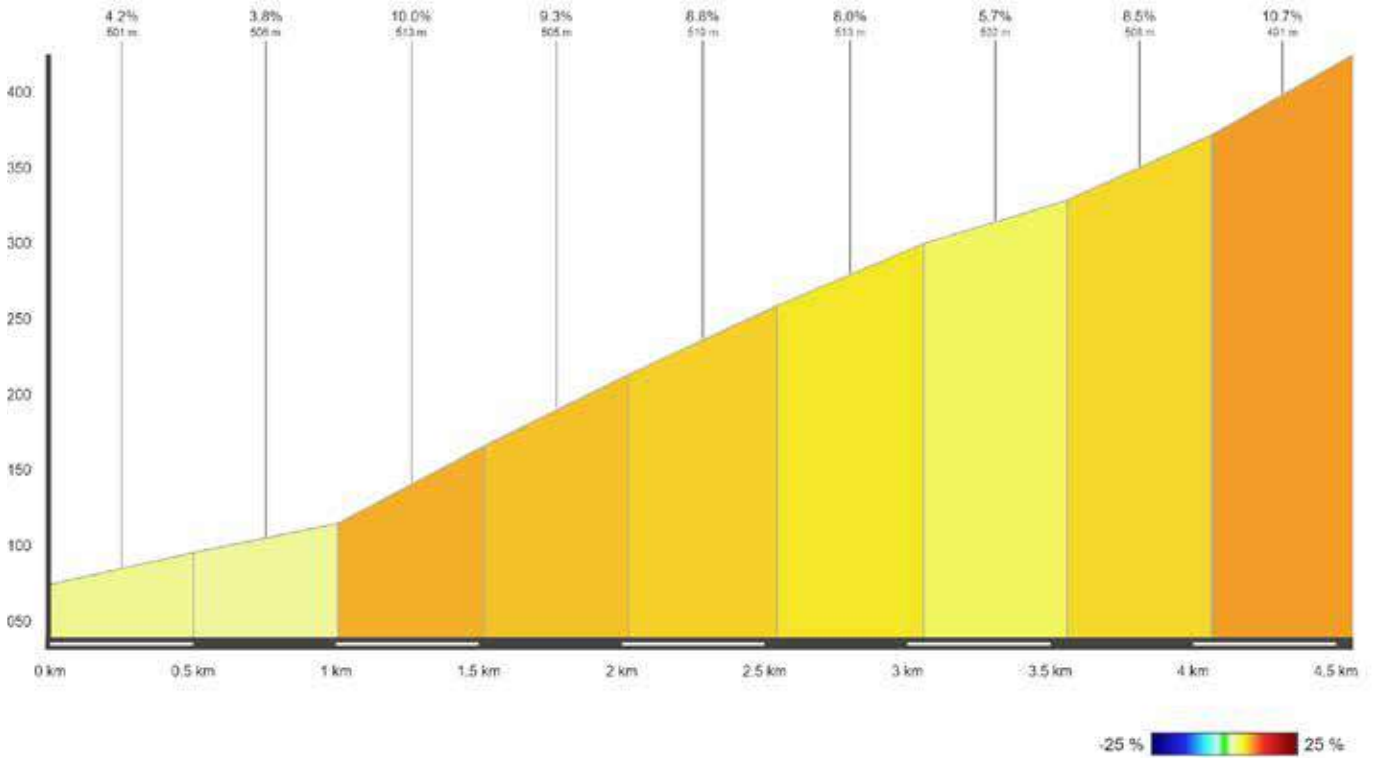

SCHÖLLENEN

Length: 4.5 km

Ø Gradient in %: 7.6

Elevation gain: 368 m