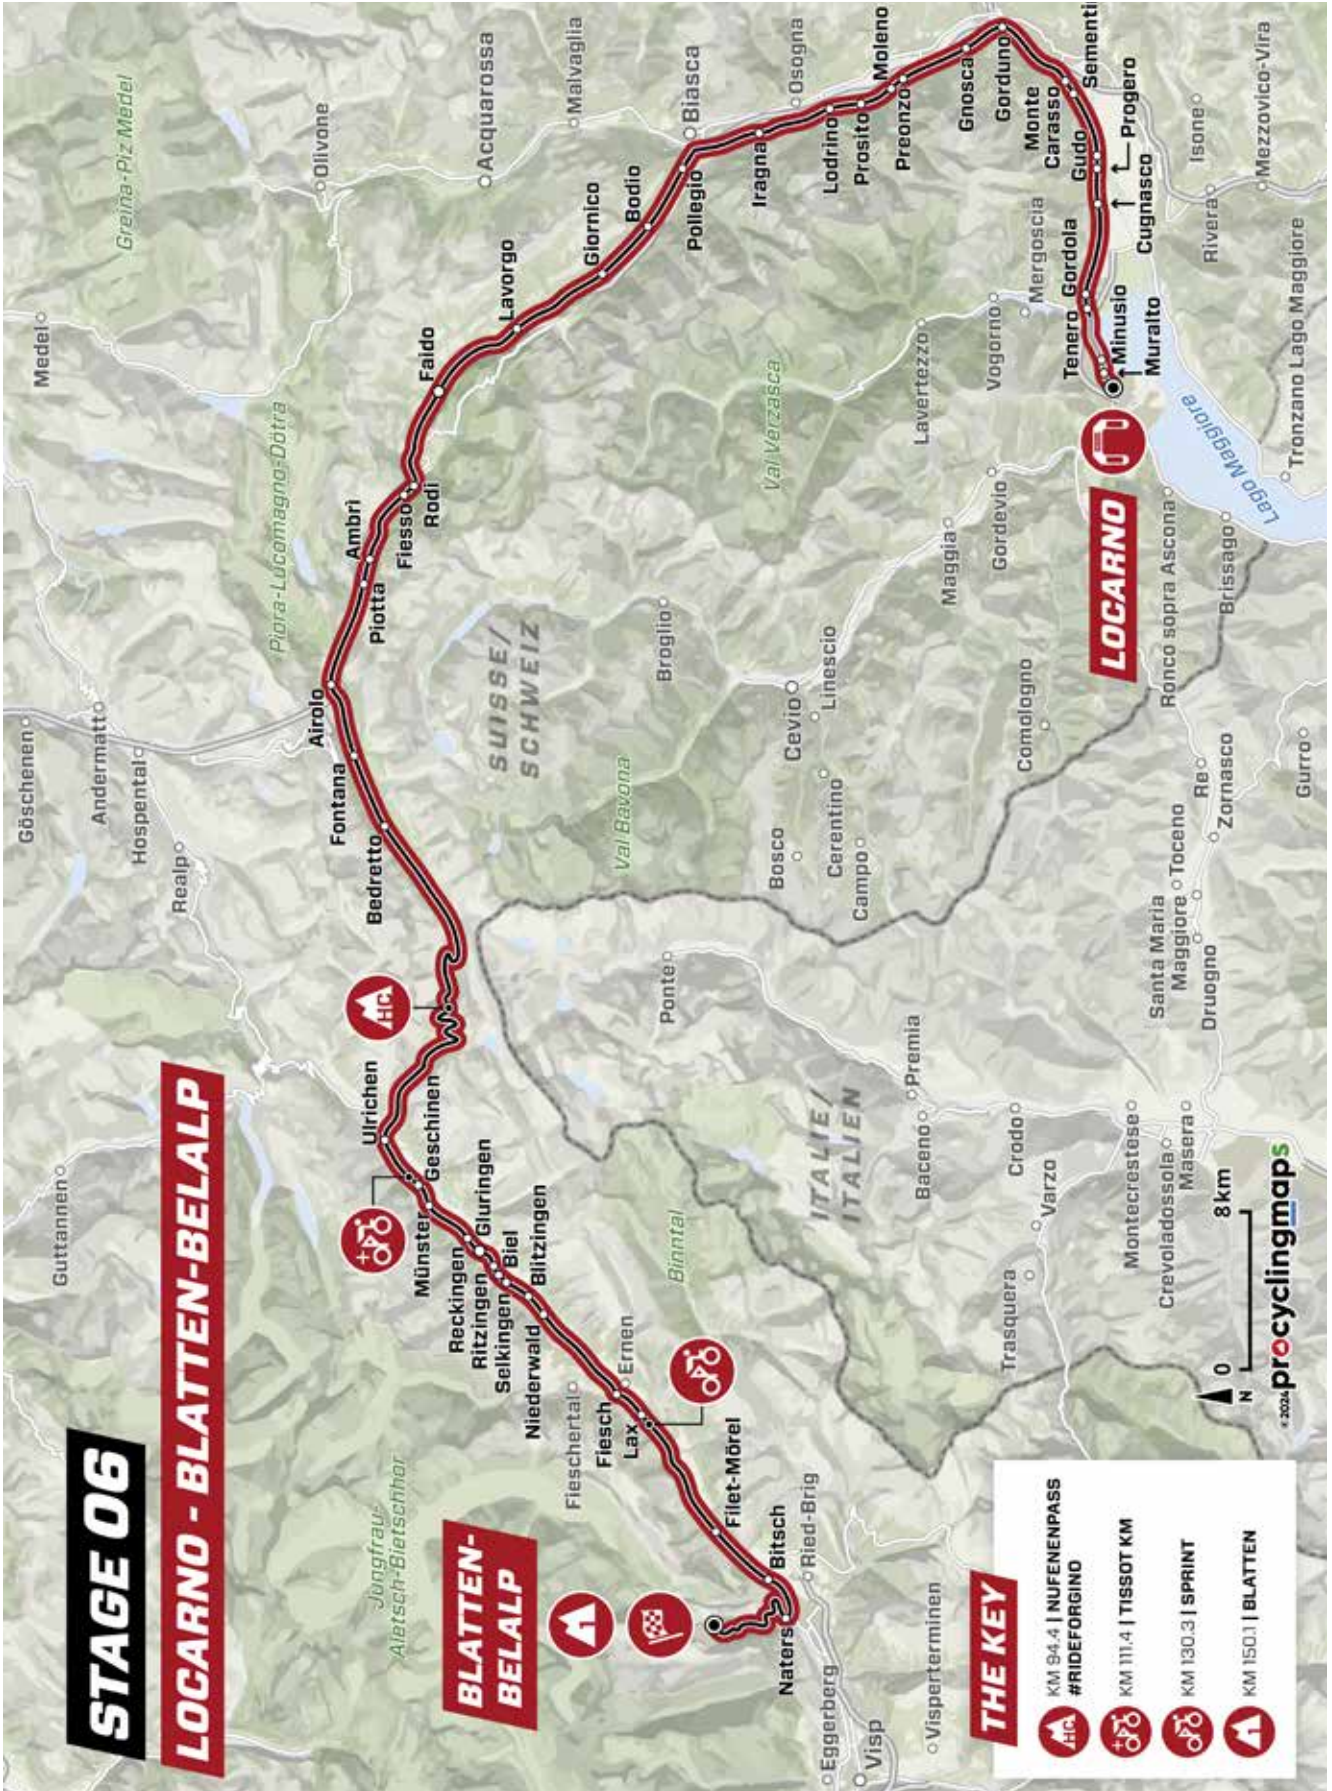

# 6<sup>TH</sup> STAGE LOCARNO - BLATTEN

**STAGE 06**

**LOCARNO - BLATTEN-BELALP**

**BLATTEN-BELALP**

**THE KEY**

-  KM 94.4 | NUFENENPASS
-  #RIDEFORGNO
-  KM 111.4 | TISSOT KM
-  KM 130.3 | SPRINT
-  KM 150.1 | BLATTEN