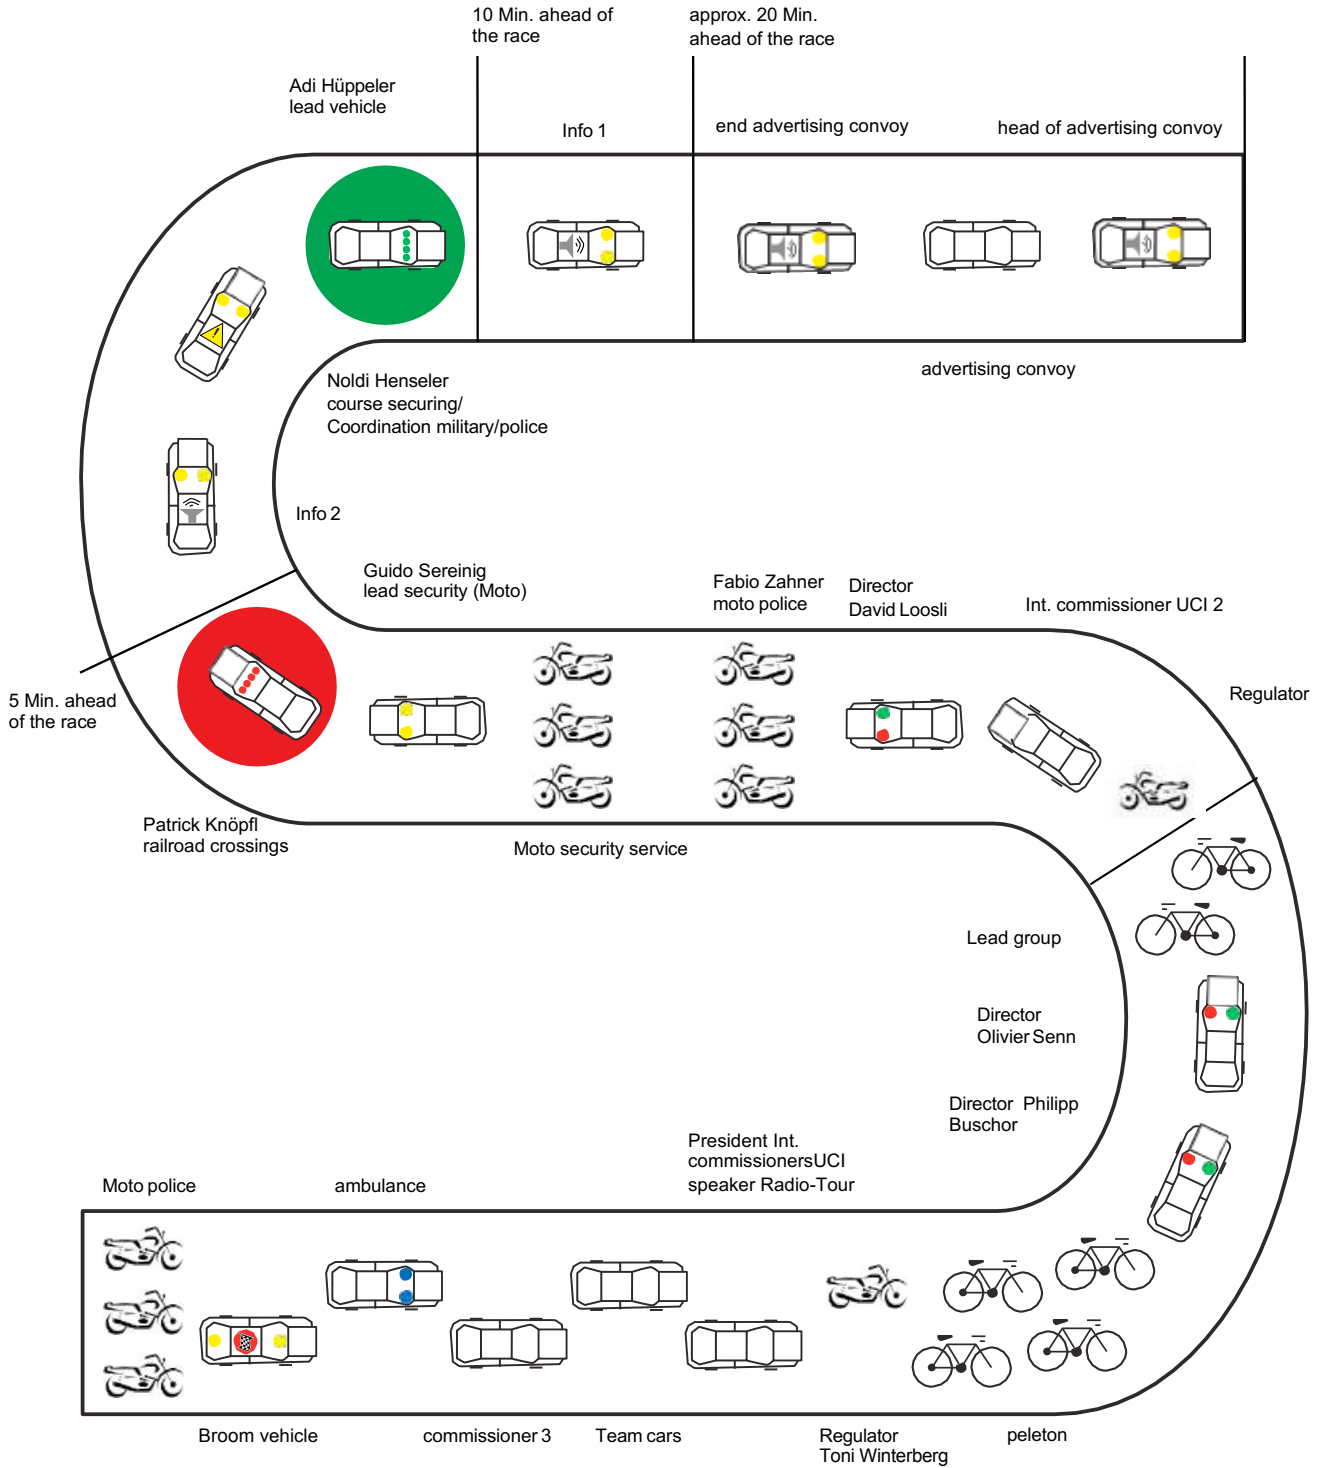

# CONVOY STRUCTURE

After the passage of the leading car with the 4 green rotating beacons (10 min. ahead of the race) the road user is not allowed to drive towards the race.

After the passage of the car with the 4 red rotating beacons (approx. 5 min. ahead of the race) the traffic is being stopped until the follow-up vehicle's passage.