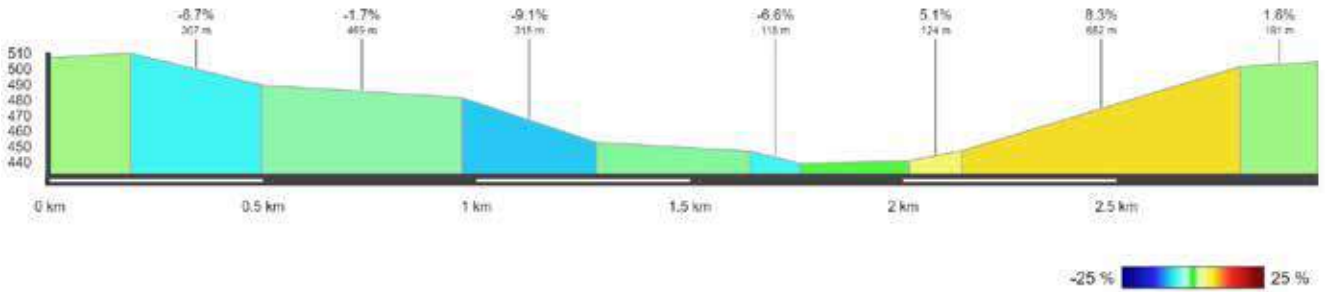

LAST 3 KILOMETERS

PRODUCED WITH **veloviewer** POWERED BY **STRAVA**