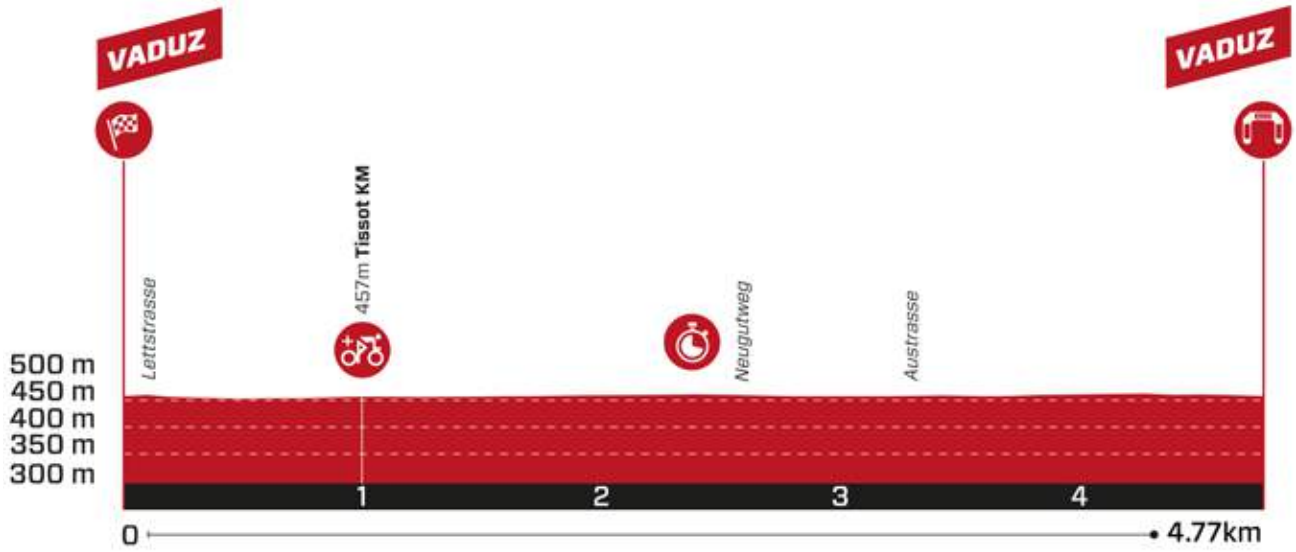

RACE SCHEDULE

Ascent	▲ 25 m	Total time	5 min 14 sec
Descent	▼ 27 m	Average Speed	55 km/h

m ü. M.	km	km	Location	Advertising convoy	1st start	last start
460	0.0	4.8	Start - Äulestrasse			
460	0.1	4.7	Roundabout straight, Lettstrasse	Tisstot Kilometre		
459	1.0	3.8	Turn left, Rheindamm			
467	2.6	2.2	Turn left, Neugutweg			
458	3.3	1.5	Turn right, Alte Landstrasse			
458	3.4	1.4	Turn left, Austrasse			
457	4.0	0.8	Roundabout straight, Heiligkreuz			
460	4.5	0.3	Roundabout straight, Äulestrasse	Deviation left		
457	4.8	0.0	Finish