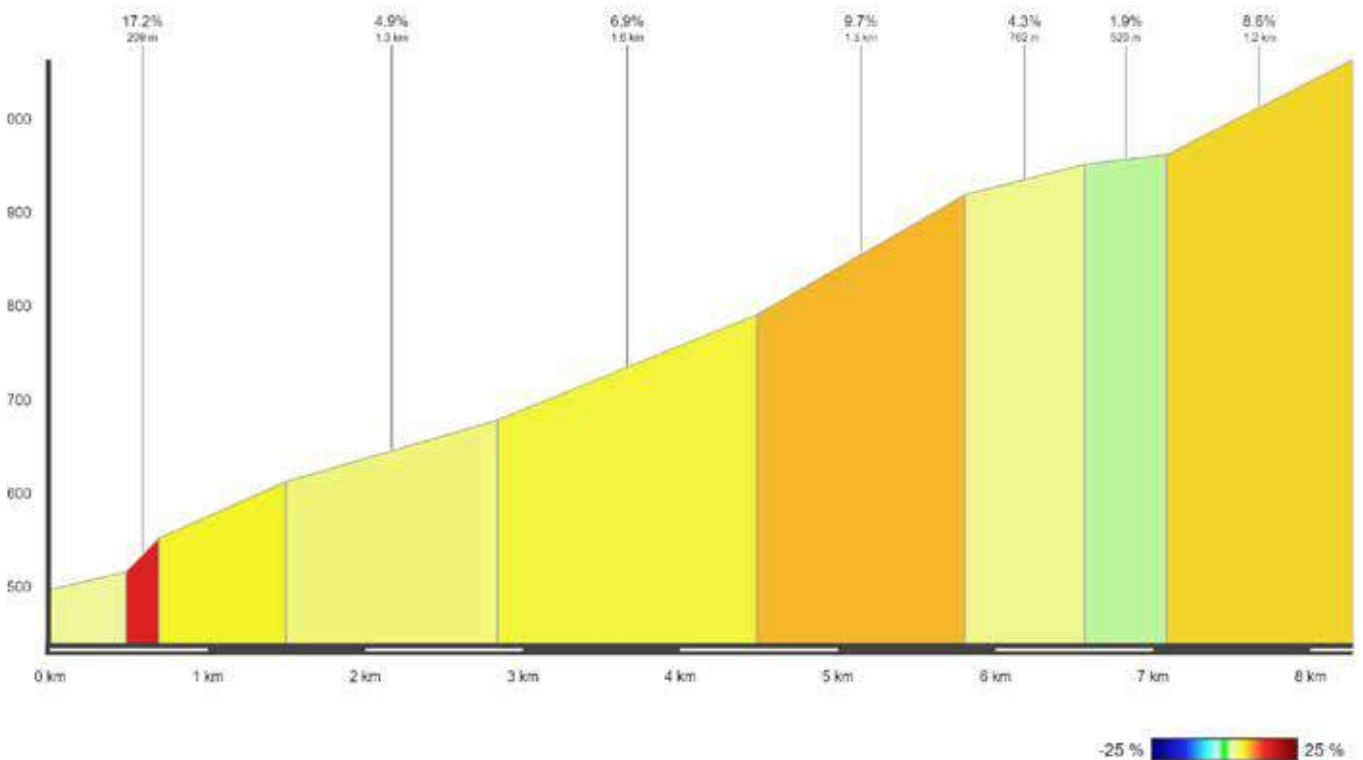

GOTTHARDPASS

Length: 8.1 km

Ø Gradient in %: 6.7

Elevation gain: 567 m