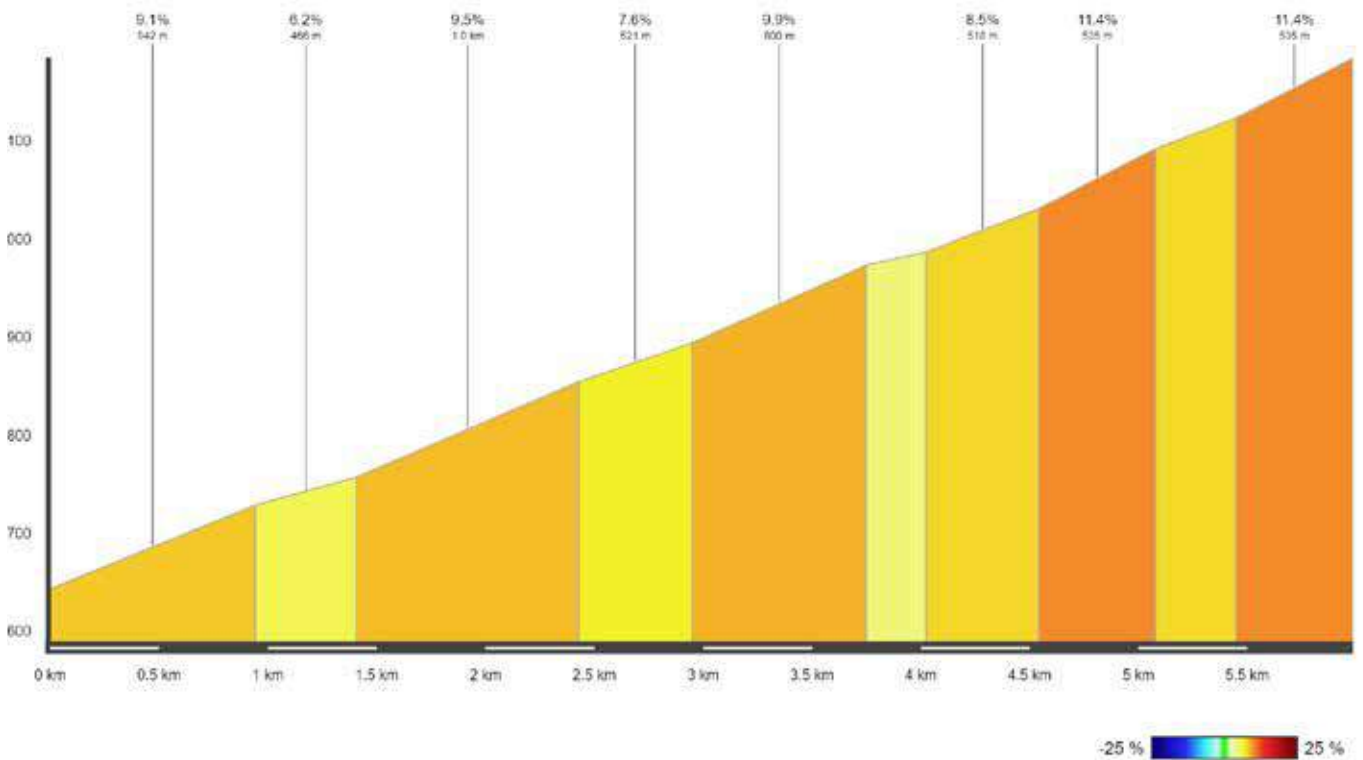

BLATTEN

Length: 6.0 km   Ø Gradient in %: 9.0   Elevation gain: 541 m