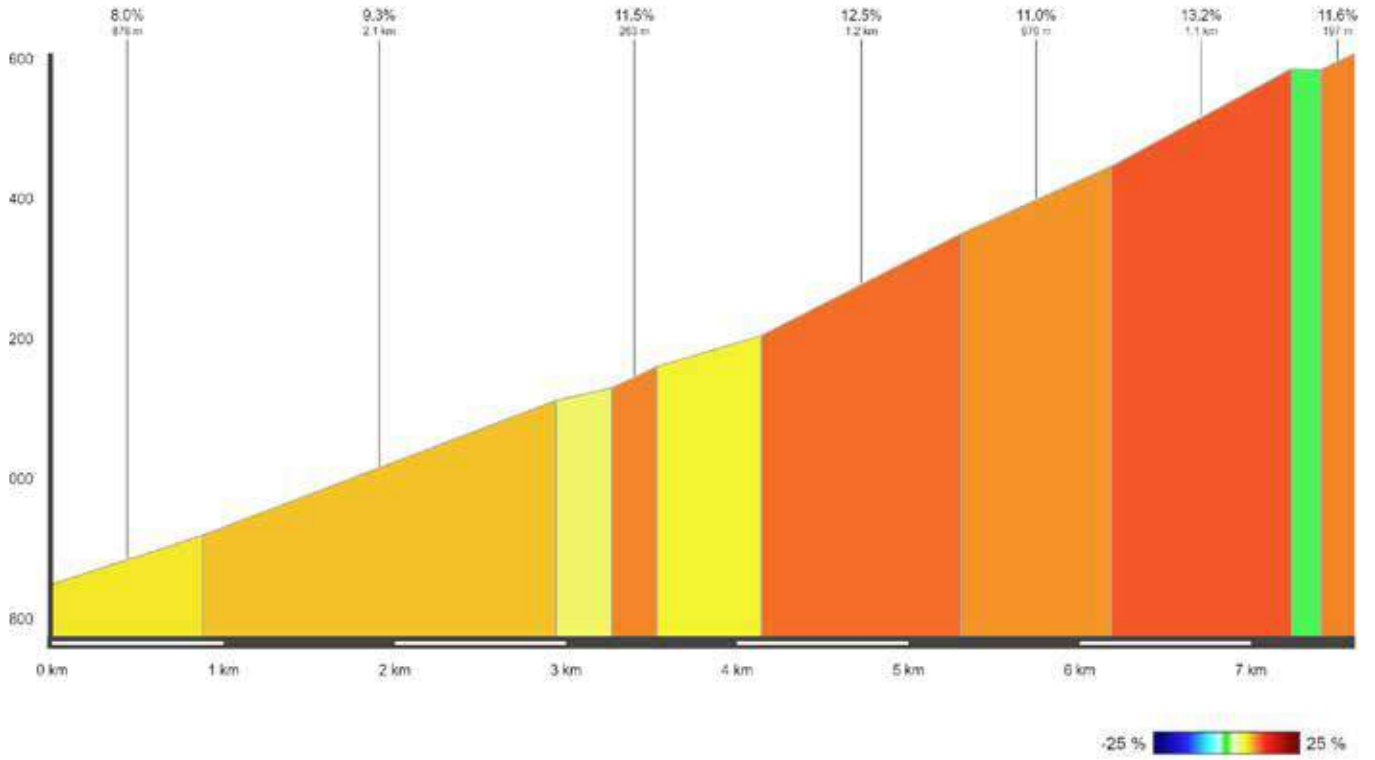

CARI

Length: 7.6 km   Ø Gradient in %: 10.0   Elevation gain: 757 m