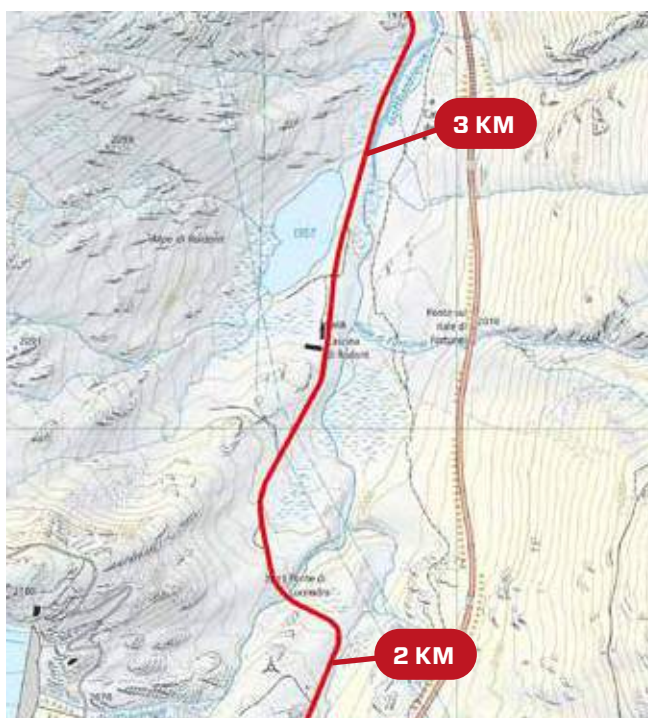

LAST 3 KILOMETERS

PRODUCED WITH **veloviewer** POWERED BY **STRAVA**