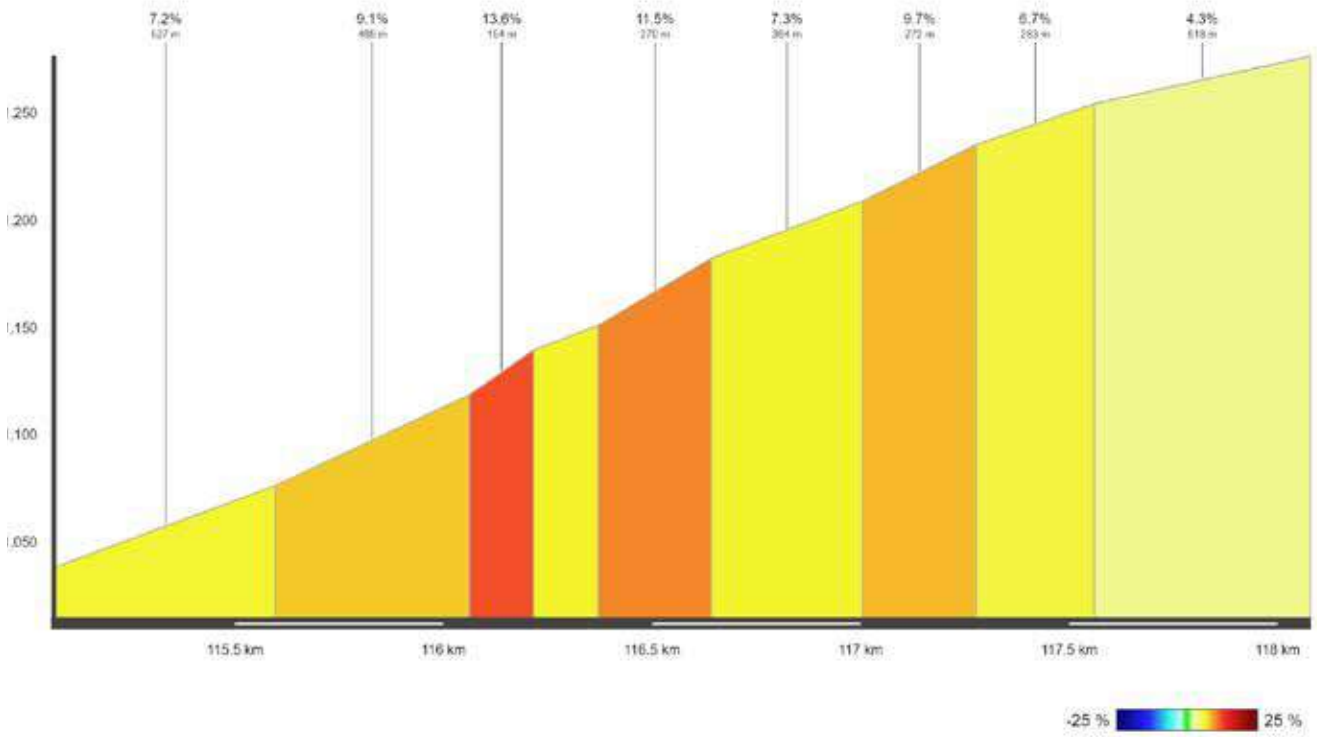

LAST 3 KILOMETERS

PRODUCED WITH **veloviewer** POWERED BY **STRAVA**