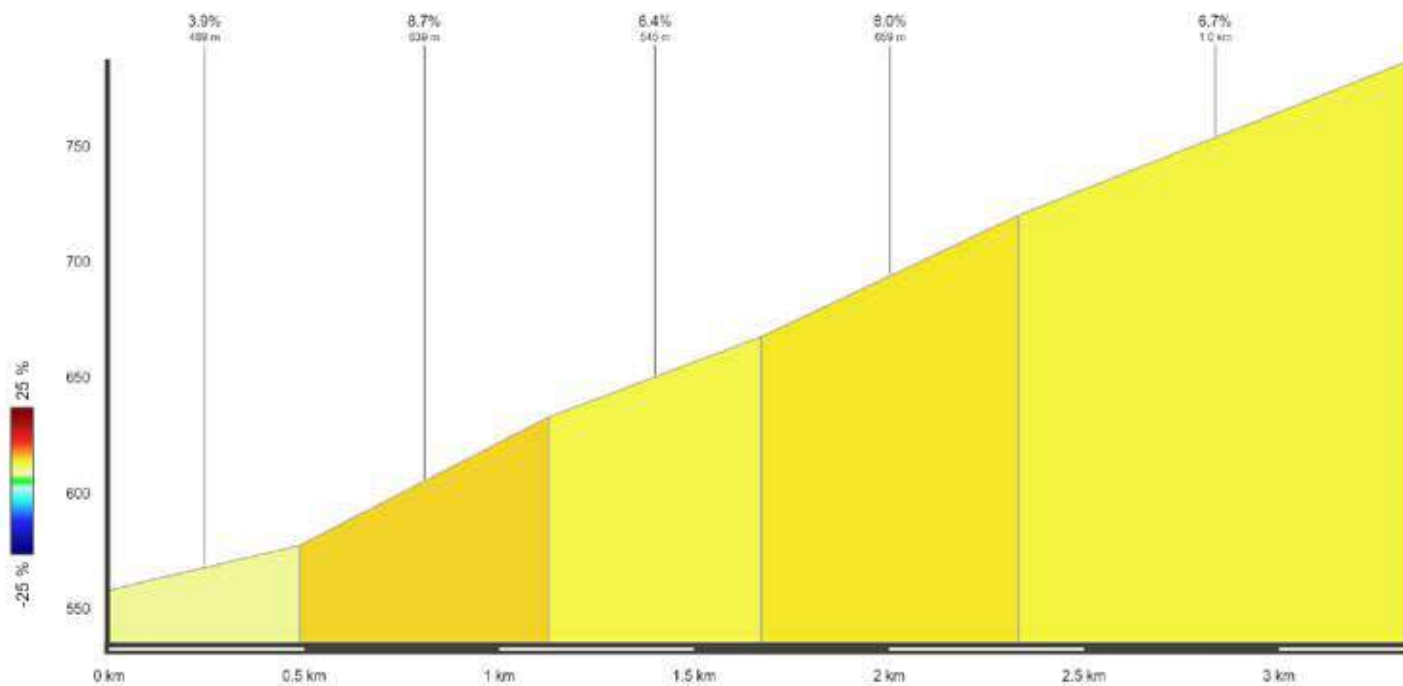

**CLIMBS**

PRODUCED WITH **veloviewer** POWERED BY **STRAVA**

**ALBISPASS**

Length: 3.3 km    Ø Gradient in %: 6.9    Elevation gain: 229 m