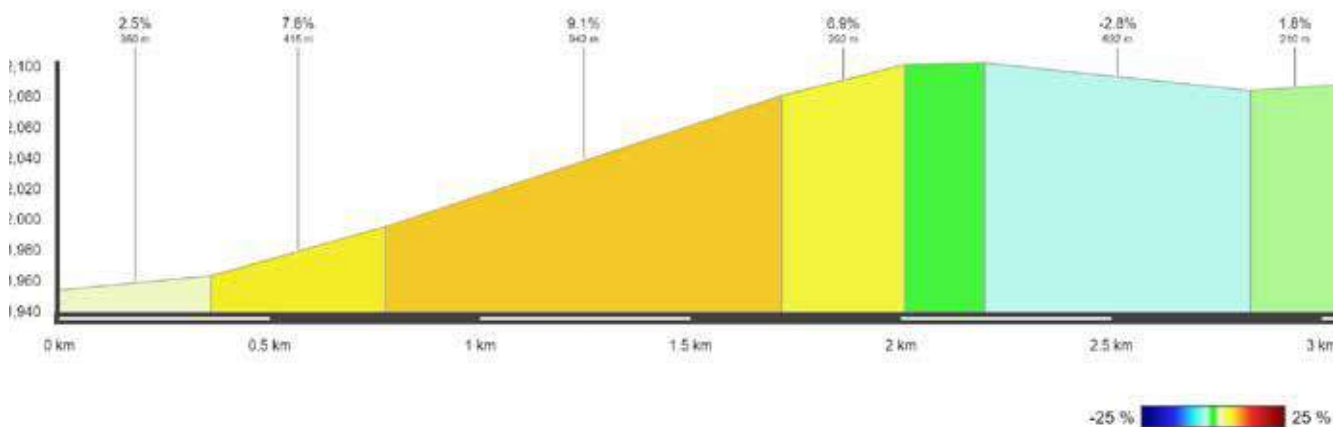

LAST 3 KILOMETERS

PRODUCED WITH **veloviewer** POWERED BY **STRAVA**