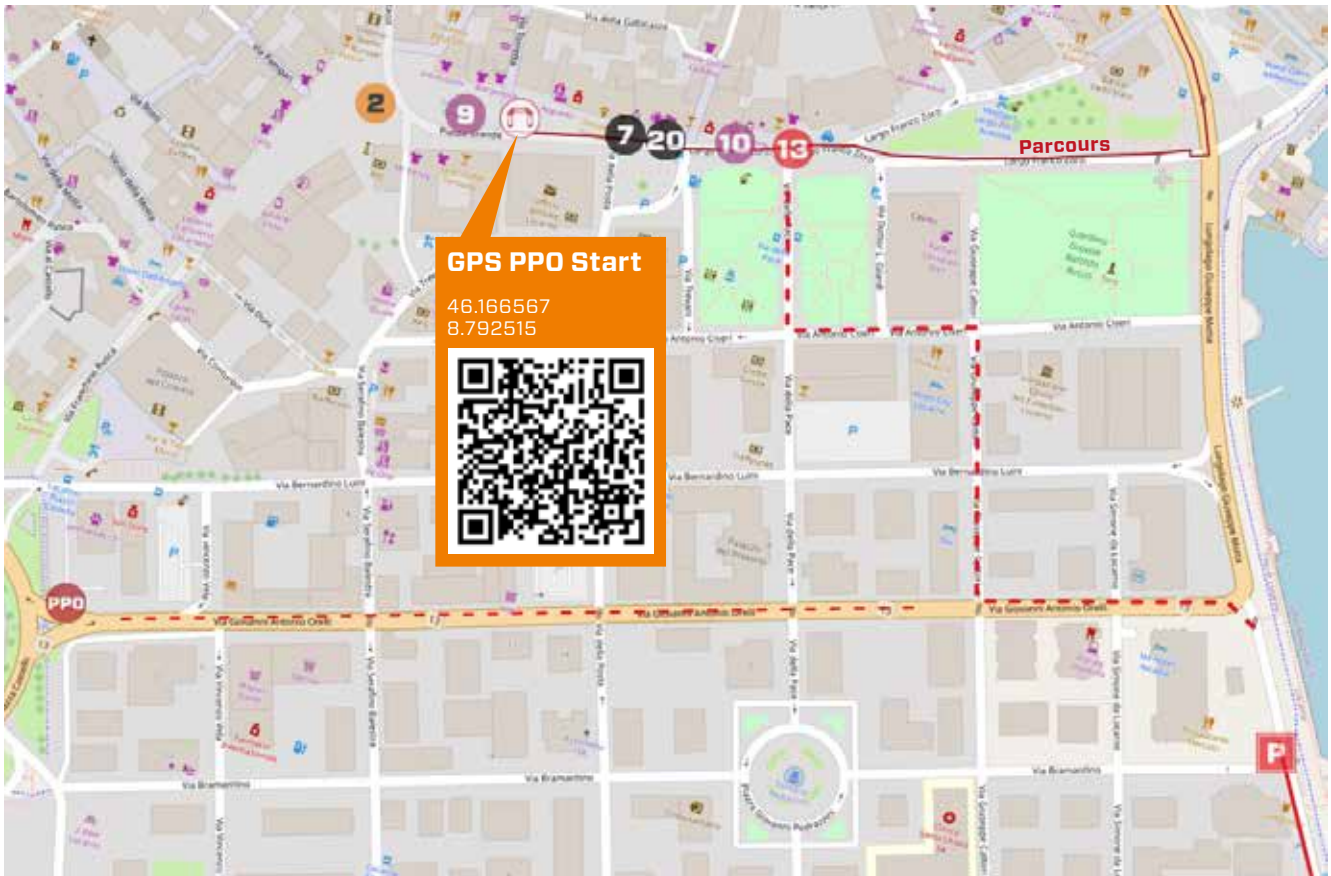

TRAFFIC PLAN LOCARNO

Start Point | Piazza Grande, Locarno
Team Parking | Lungolago Giuseppe Motta, Locarno
Distance from Team Parking | 800m
Permanence | Piazza Grande, Locarno
Riders Signin | Piazza Grande, Locarno

2 Permanence Start	13 Sports Director
7 Direktion / UCI	20 Police
9 VIP Zone	PPD Mandatory Passing Point
10 VIP Drivers	P P Teams