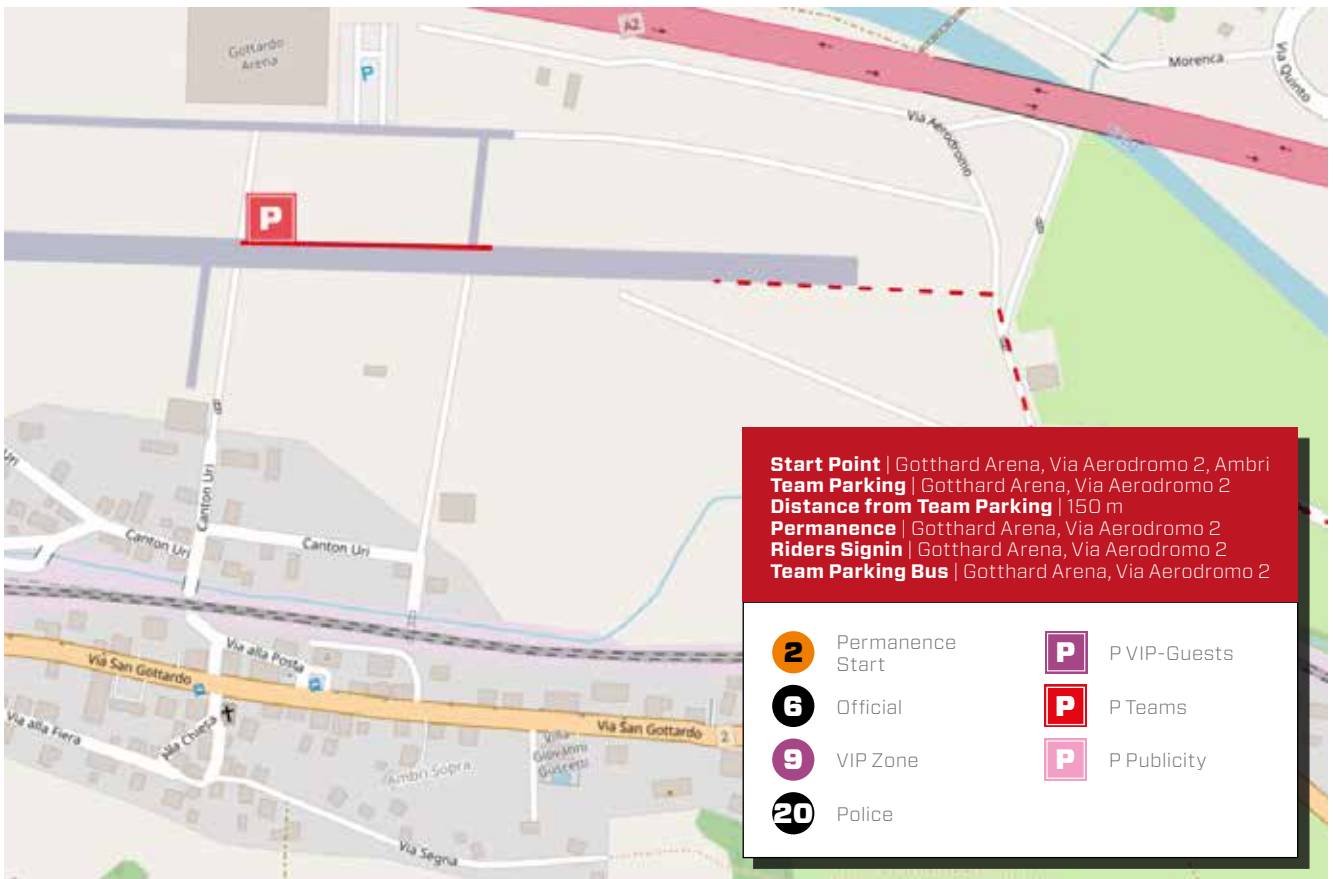

TRAFFIC PLAN AMBRI