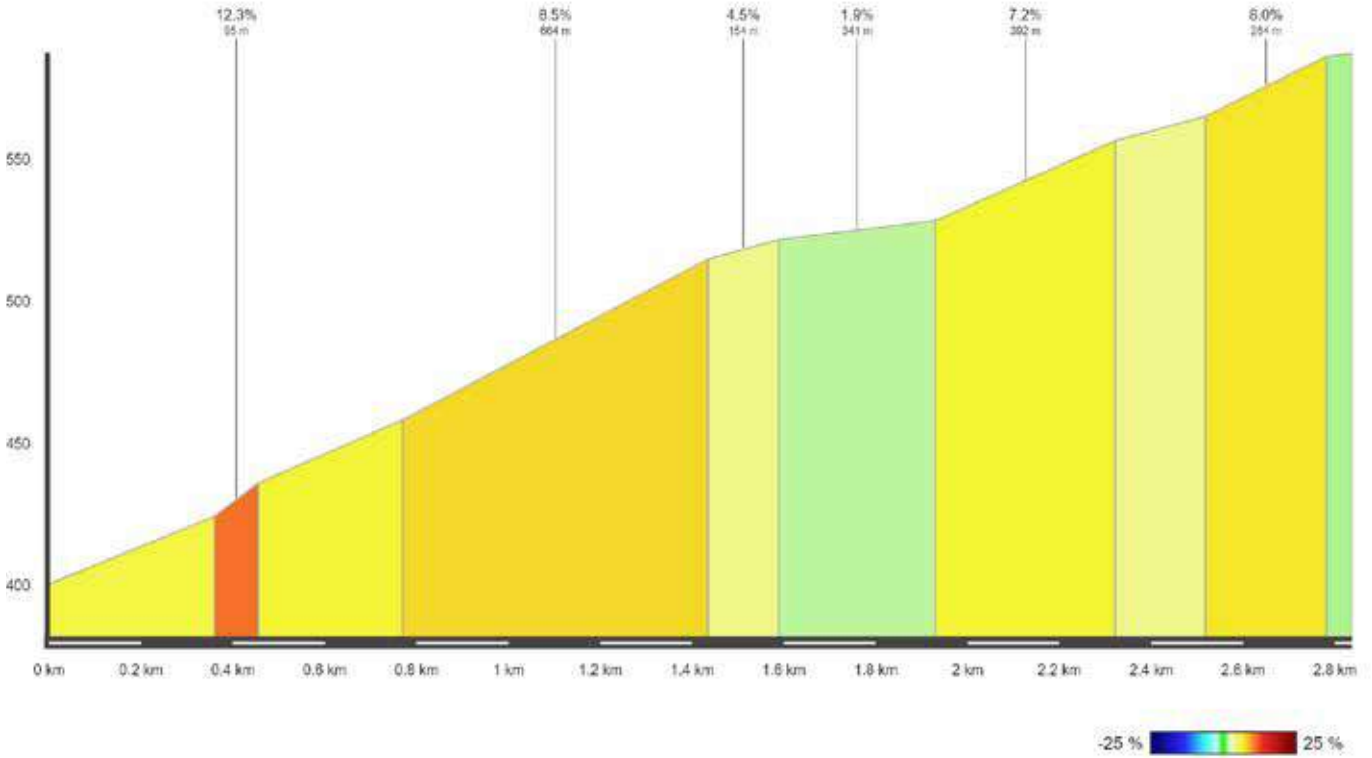

CLIMBS

PRODUCED WITH **veloviewer** POWERED BY **STRAVA**

OBERWIL – LIELI

Length: 2.9 km

Ø Gradient in %: 6.5

Elevation gain: 188 m