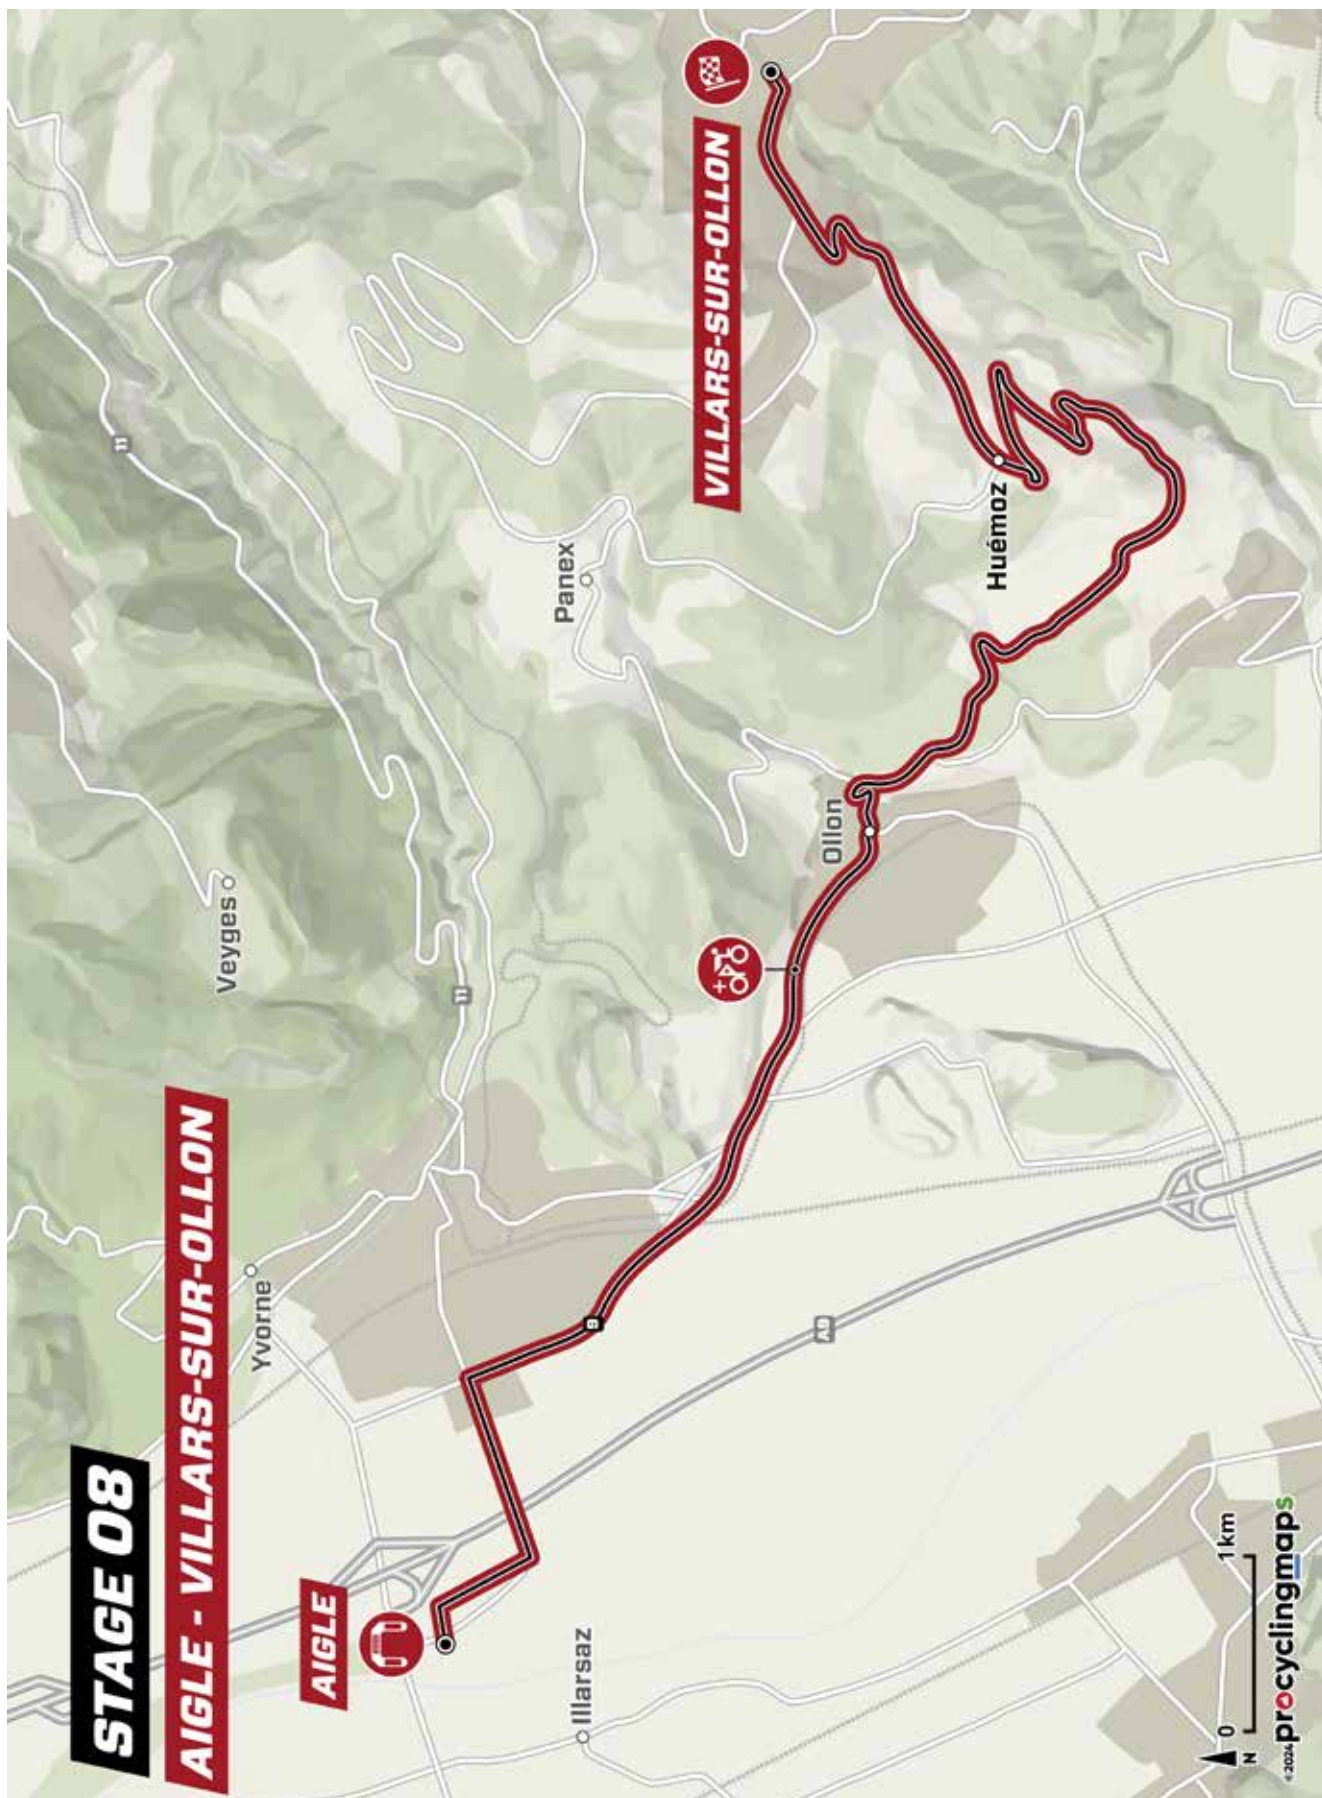

8TH STAGE

*AIGLE / CENTRE MONDIAL DU
CYCLISME UCI - VILLARS-SUR-OLLON*