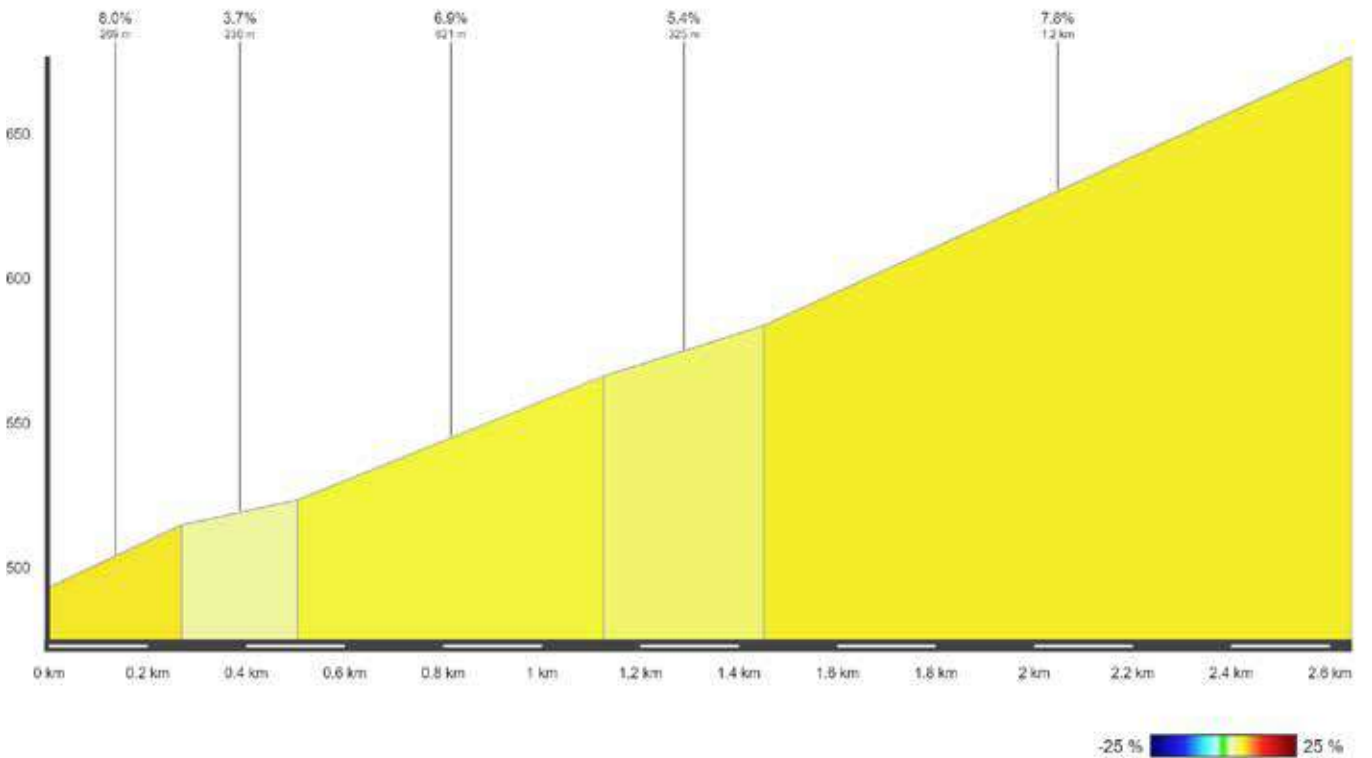

# ALBISPASS

Length: 1.8 km    Ø Gradient in %: 6.8    Elevation gain: 124 m